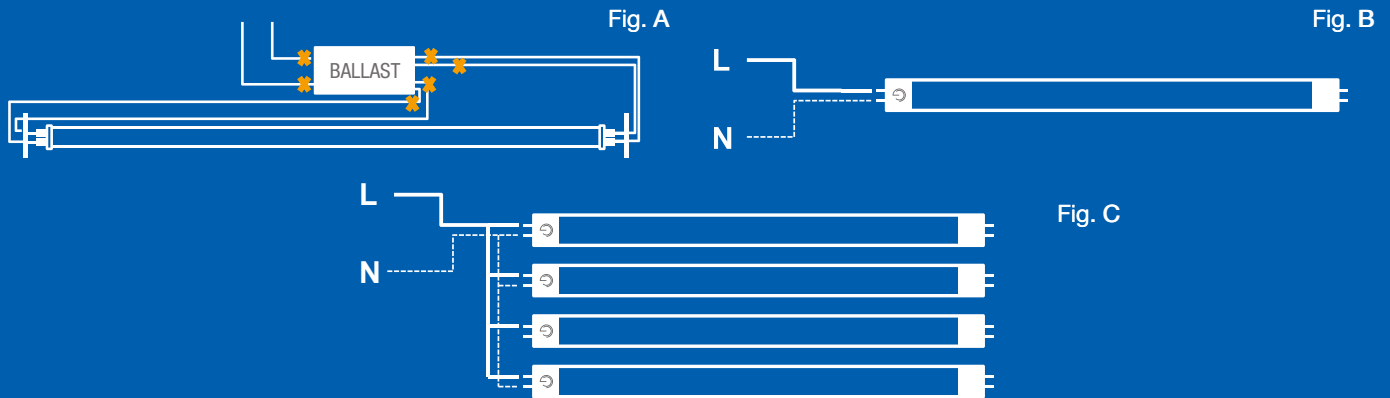

Unlike other T5 bypass tubes, GREEN CREATIVE's symmetrical driver design provides uniform light output for end-to-end lighting with no dark spots. This ensures fixtures maintain the traditional look of T5 fluorescent tubes.

GREEN CREATIVE T5 BYP

Other T5 BYP

Suitable for All T5 Applications

BYPASS INSTALLATION

- 🕒 Bypass ballast by cutting all wires as in Fig. A
- 🕒 Directly wire Live + Neutral on a single end as in Fig. B for single tube or as in Fig. C for multiple tubes
- 🕒 Replace shunted lamp holder with non-shunted one if applicable (Instant Start)
- 🕒 Existing fixture maintains original UL compliance thanks to UL1598C tube

SPECIFICATIONS

Product Model	98293 14.5T5HE/4F/830/BYP	98294 14.5T5HE/4F/835/BYP	98295 14.5T5HE/4F/840/BYP
Type	T5	T5	T5
Base	Mini Bi-Pin G5	Mini Bi-Pin G5	Mini Bi-Pin G5
Power (W)	14.5	14.5	14.5
Voltage - Frequency	120-277V 50-60Hz	120-277V 50-60Hz	120-277V 50-60Hz
Color Temp. (ANSI)	Warm White 3000K	Neutral White 3500K	Cool White 4000K
CRI (Ra)	82	82	82
Typical lumens (lm)	1750	1800	2000
Efficacy (LPW)	121	124	138
Light Emitting Area	270°	270°	270°
Beam Angle	120°	120°	120°
Dimmable	No	No	No
Power Factor	0.9	0.9	0.9
THD	<20%	<20%	<20%
Rated Lifetime - L70 (hrs.)	50,000	50,000	50,000
Dia. x MOL	0.74" x 46" (19 x 1168mm)	0.74" x 46" (19 x 1168mm)	0.74" x 46" (19 x 1168mm)
Weight (lb. / g)	0.41lb. / 186g	0.41lb. / 186g	0.41lb. / 186g