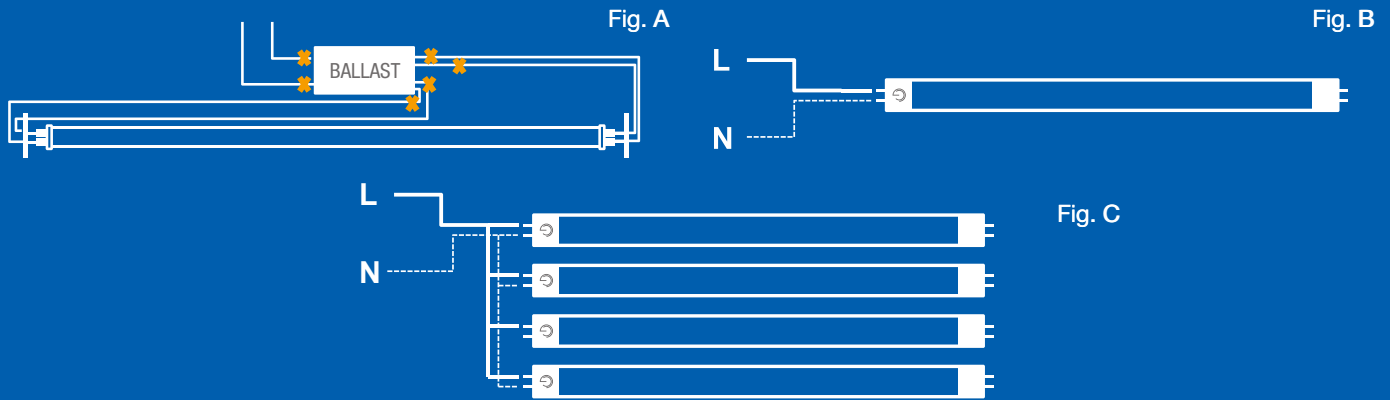

Unlike other T5 bypass tubes, GREEN CREATIVE's symmetrical driver design provides uniform light output for end-to-end lighting with no dark spots. This ensures fixtures maintain the traditional look of T5 fluorescent tubes.

GREEN CREATIVE T5 BYP

Other T5 BYP

Suitable for All T5 Applications

BYPASS INSTALLATION

- 🕒 Bypass ballast by cutting all wires as in Fig. A
- 🕒 Directly wire Live + Neutral on a single end as in Fig. B for single tube or as in Fig. C for multiple tubes
- 🕒 Replace shunted lamp holder with non-shunted one if applicable (Instant Start)
- 🕒 Existing fixture maintains original UL compliance thanks to UL1598C tube

SPECIFICATIONS

Product Model	98290 12T5HE/3F/830/BYP	98291 12T5HE/3F/835/BYP	98292 12T5HE/3F/840/BYP
Type	T5	T5	T5
Base	Mini Bi-Pin G5	Mini Bi-Pin G5	Mini Bi-Pin G5
Power (W)	12	12	12
Voltage - Frequency	120-277V 50-60Hz	120-277V 50-60Hz	120-277V 50-60Hz
Color Temp. (ANSI)	Warm White 3000K	Neutral White 3500K	Cool White 4000K
CRI (Ra)	82	82	82
Typical lumens (lm)	1350	1400	1500
Efficacy (LPW)	113	117	125
Light Emitting Area	270°	270°	270°
Beam Angle	120°	120°	120°
Dimmable	No	No	No
Power Factor	0.9	0.9	0.9
THD	<20%	<20%	<20%
Rated Lifetime - L70 (hrs.)	50,000	50,000	50,000
Dia. x MOL	0.74" x 34" (19 x 864mm)	0.74" x 34" (19 x 864mm)	0.74" x 34" (19 x 864mm)
Weight (lb. / g)	0.28lb / 127g	0.28lb / 127g	0.28lb / 127g