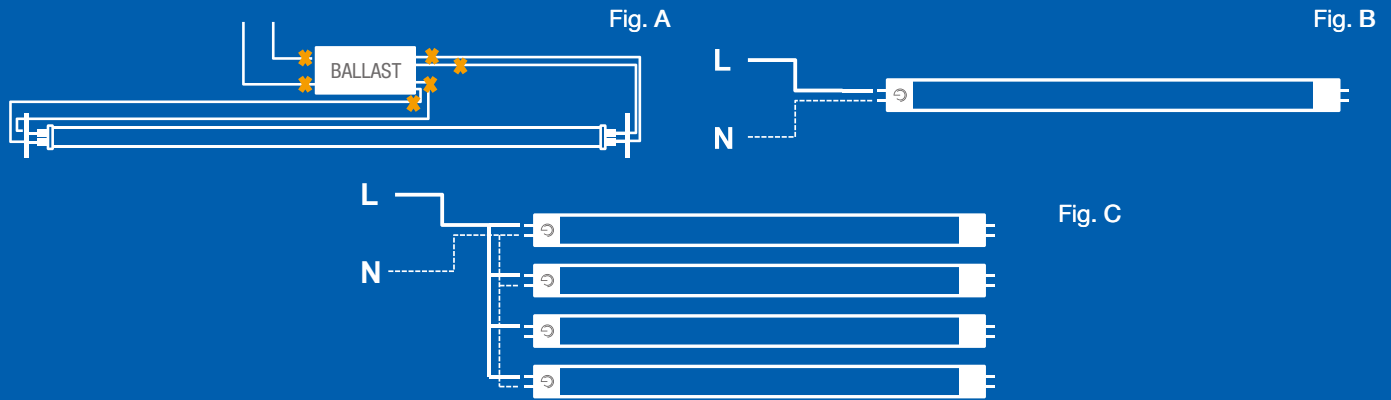

Unlike other T5 bypass tubes, GREEN CREATIVE's symmetrical driver design provides uniform light output for end-to-end lighting with no dark spots. This ensures fixtures maintain the traditional look of T5 fluorescent tubes.

GREEN CREATIVE T5 BYP

Other T5 BYP

Suitable for All T5 Applications

BYPASS INSTALLATION

- 🕒 Bypass ballast by cutting all wires as in Fig. A
- 🕒 Directly wire Live + Neutral on a single end as in Fig. B for single tube or as in Fig. C for multiple tubes
- 🕒 Replace shunted lamp holder with non-shunted one if applicable (Instant Start)
- 🕒 Existing fixture maintains original UL compliance thanks to UL1598C tube

SPECIFICATIONS

Product Model	98290 12T5HE/3F/830/BYP	98291 12T5HE/3F/835/BYP	98292 12T5HE/3F/840/BYP
Type	T5	T5	T5
Base	Mini Bi-Pin G5	Mini Bi-Pin G5	Mini Bi-Pin G5
Power (W)	12	12	12
Voltage - Frequency	120-277V 50-60Hz	120-277V 50-60Hz	120-277V 50-60Hz
Color Temp. (ANSI)	Warm White 3000K	Neutral White 3500K	Cool White 4000K
CRI (Ra)	82	82	82
Typical lumens (lm)	1350	1400	1500
Efficacy (LPW)	113	117	125
Light Emitting Area	270°	270°	270°
Beam Angle	120°	120°	120°
Dimmable	No	No	No
Power Factor	0.9	0.9	0.9
THD	<20%	<20%	<20%
Rated Lifetime - L70 (hrs.)	50,000	50,000	50,000
Dia. x MOL	0.74" x 34" (19 x 864mm)	0.74" x 34" (19 x 864mm)	0.74" x 34" (19 x 864mm)
Weight (lb. / g)	0.28lb / 127g	0.28lb / 127g	0.28lb / 127g