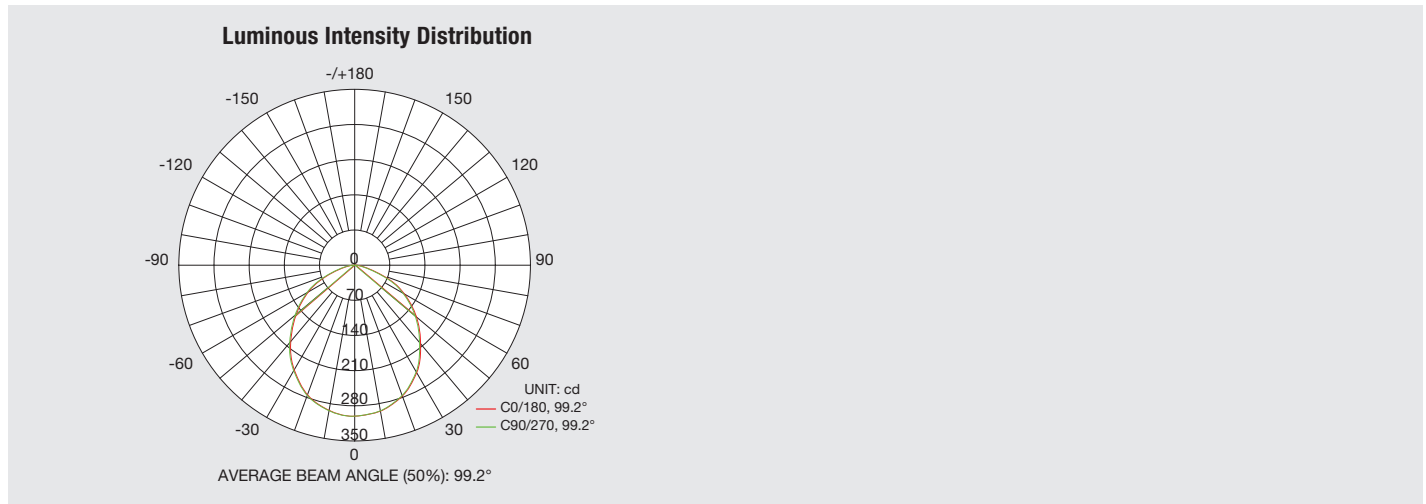

Photometric Distribution

LEDVANCE LLC
200 Ballardvale Street
Wilmington, MA 01887 USA
Phone 1-800-LIGHTBULB (1-800-544-4828)
www.sylvania.com

SYLVANIA and LEDVANCE are registered trademarks.
All other trademarks are those of their respective owners.
Licensee of product trademark SYLVANIA in general lighting.
Specifications subject to change without notice.

[/sylvania](https://twitter.com/sylvania) [/sylvania](https://facebook.com/sylvania)