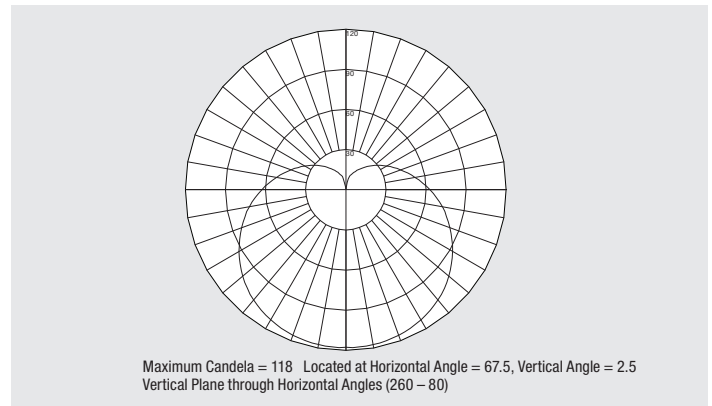

Photometric Distribution

SYLVANIA and LEDVANCE are registered trademarks.
All other trademarks are those of their respective owners. Licensee of product trademark SYLVANIA in general lighting. Specifications subject to change without notice.