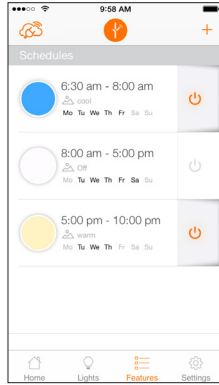

### Application Notes

1. SMART<sup>+</sup> A19 requires ZigBee Certified Gateway (Sold separately or within the Starter Kit)
2. Product activation requires active WiFi Network and ZigBee Certified Gateway (must be placed in range of wireless router)
3. Lamp turns on at 2700K
4. Free LIGHTIFY App runs on Apple iOS7 or above and Android 4.1 or above
5. 2-year limited product warranty

**LIGHTIFY® App**

LIGHTIFY App: Free download on any device which runs on Apple iOS7 or above and Android 4.1 or above

Scene Setting Dashboard

Set your groups

Set schedules

Dimmable Control

**Lamp Dimensions**