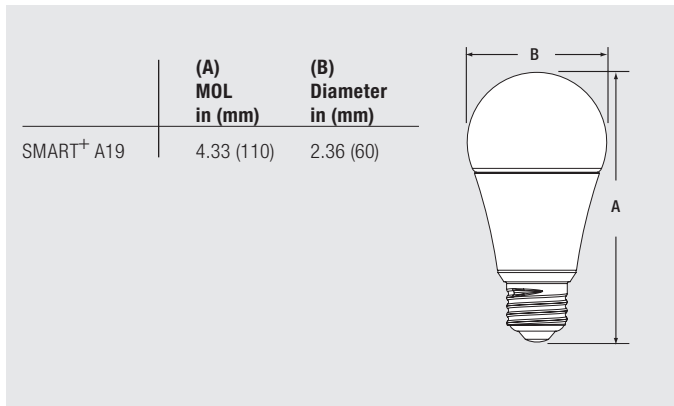

**LIGHTIFY® App**

LIGHTIFY App: Free download on any device which runs on Apple iOS7 or above and Android 4.1 or above

Scene Setting Dashboard

Set your groups

Set schedules

Dimmable Control

**Lamp Dimensions**