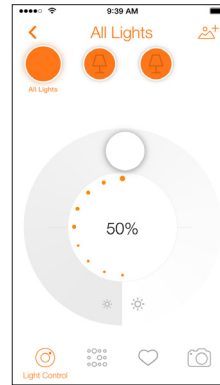

### Application Notes

1. SMART<sup>+</sup> A19 requires ZigBee Certified Gateway (Sold separately or within the Starter Kit)
2. Product activation requires active WiFi Network and ZigBee Certified Gateway (must be placed in range of wireless router)
3. Lamp turns on at 2700K
4. Free LIGHTIFY App runs on Apple iOS7 or above and Android 4.1 or above
5. 2-year limited product warranty

**LIGHTIFY® App**

LIGHTIFY App: Free download on any device which runs on Apple iOS7 or above and Android 4.1 or above

Scene Setting Dashboard

Set your groups

Set schedules

Dimmable Control

**Lamp Dimensions**