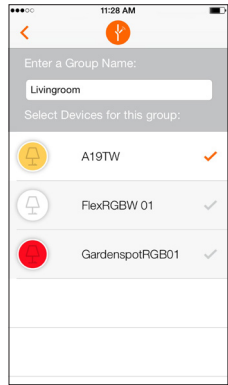

### Application Notes

1. SMART<sup>+</sup> A19 requires ZigBee Certified Gateway (Sold separately or within the Starter Kit)
2. Product activation requires active WiFi Network and ZigBee Certified Gateway (must be placed in range of wireless router)
3. Lamp turns on at 2700K
4. Free LIGHTIFY App runs on Apple iOS7 or above and Android 4.1 or above
5. 2-year limited product warranty

**LIGHTIFY® App**

LIGHTIFY App: Free download on any device which runs on Apple iOS7 or above and Android 4.1 or above

Scene Setting Dashboard

Set your groups

Set schedules

Dimmable Control

**Lamp Dimensions**