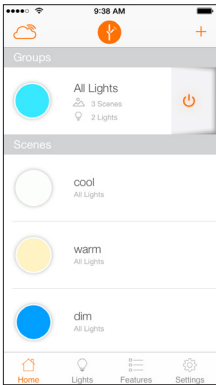

### Application Notes

1. SMART<sup>+</sup> A19 requires ZigBee Certified Gateway (Sold separately or within the Starter Kit)
2. Product activation requires active WiFi Network and ZigBee Certified Gateway (must be placed in range of wireless router)
3. Lamp turns on at 2700K
4. Free LIGHTIFY App runs on Apple iOS7 or above and Android 4.1 or above
5. 2-year limited product warranty

**LIGHTIFY® App**

LIGHTIFY App: Free download on any device which runs on Apple iOS7 or above and Android 4.1 or above

Scene Setting Dashboard

Set your groups

Set schedules

Dimmable Control

**Lamp Dimensions**