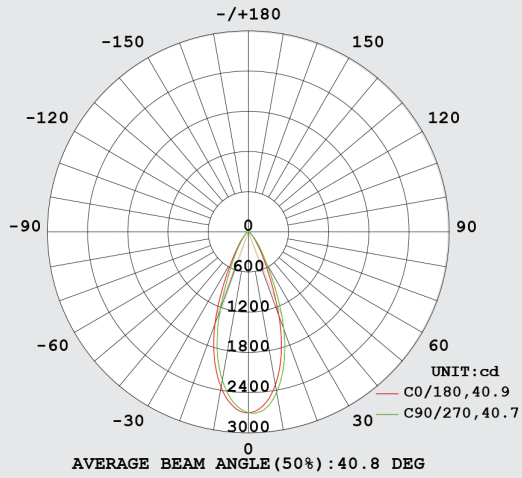

Specification Data

Catalog #	Type
Project	
Comments	
Prepared by	

Ordering Information

Item Number	Ordering Description	Wattage	Voltage	Lumens	CCT	Beam Angle	CRI	Life
74580	LED13PAR38DIM10YS+	13	120	1050	3000K	40°	80+	11,000

Ordering Guide

LED	13	PAR38	DIM	10Y	S+
LED	Wattage: 13	Lamp Type PAR38	Dimmable	Life	SMART+

Lamp Dimensions

	(A) MOL in (mm)	(B) Diameter in (mm)
PAR38 OFD	5.20 (132)	4.74 (120.5)

Photometric Distribution