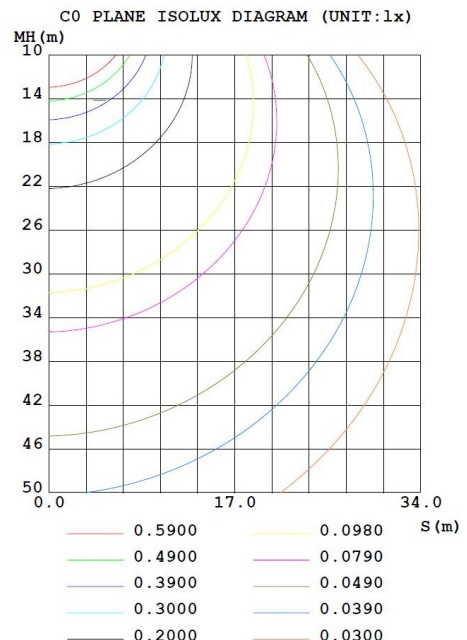

FEATURES

- Focused Daylight temperature color
- Smooth uniform dimming
- Medium E26 base

TYPICAL APPLICATIONS

- Ceiling fan fixtures
- Table lamps
- Floor lamp

WARRANTY

Warranty

5Years

SPECIFICATIONS

DIMMABLE	YES
SAFETY RATING	UL DAMP LOCATION
CRI	80
COLOR	Daylight
COLOR TEMPERATURE	5000K
LIFE HOURS	35,000 HOURS
WATTAGE	9 WATTS
LUMENS	750
VOLTAGE	120V
BASE TYPE	E26
INCANDESCENT EQUAL	60 WATTS
ENCLOSED FIXTURE RATED	YES
BEAM ANGLE	230-DEGREES
HEIGHT	.. 4.2 IN.
DIAMETER	..2. IN.
CASE QUANTITY	50

PHOTOMETRICS