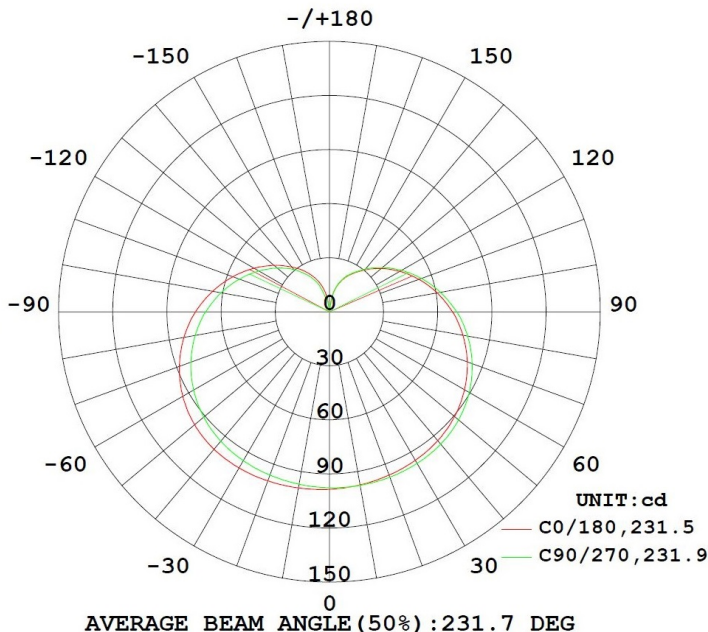

FEATURES

- Focused Daylight temperature color
- Smooth uniform dimming
- Medium E26 base

TYPICAL APPLICATIONS

- Ceiling fan fixtures
- Table lamps
- Floor lamp

WARRANTY

Warranty

5Years

SPECIFICATIONS

DIMMABLE	YES
SAFETY RATING	UL DAMP LOCATION
CRI	80
COLOR	Daylight
COLOR TEMPERATURE	5000K
LIFE HOURS	35,000 HOURS
WATTAGE	9 WATTS
LUMENS	750
VOLTAGE	120V
BASE TYPE	E26
INCANDESCENT EQUAL	60 WATTS
ENCLOSED FIXTURE RATED	YES
BEAM ANGLE	230-DEGREES
HEIGHT	.. 4.2 IN.
DIAMETER	..2. IN.
CASE QUANTITY	50

PHOTOMETRICS