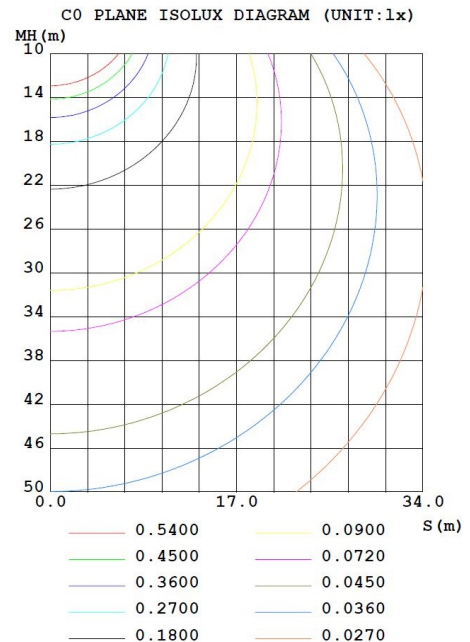

FEATURES

- Comfortable cool white light
- Smooth uniform dimming
- Medium E26 base

TYPICAL APPLICATIONS

- Ceiling fan fixtures
- Table lamps
- Floor lamp

WARRANTY

Warranty

1 Year

SPECIFICATIONS

DIMMABLE	YES
SAFETY RATING	UL DAMP LOCATION
CRI	80
COLOR	COOL WHITE
COLOR TEMPERATURE	4000K
LIFE HOURS	35,000 HOURS
WATTAGE	9 WATTS
LUMENS	750
VOLTAGE	120V
BASE TYPE	E26
INCANDESCENT EQUAL	60 WATTS
ENCLOSED FIXTURE RATED	YES
BEAM ANGLE	230-DEGREES
HEIGHT	.. 4.2 IN.
DIAMETER	..2. IN.
CASE QUANTITY	50

PHOTOMETRICS