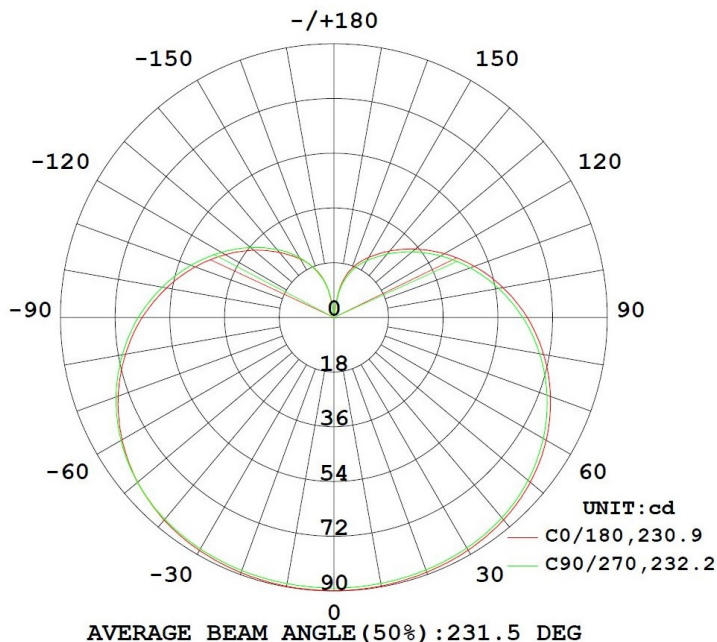

FEATURES

- Comfortable cool white light
- Smooth uniform dimming
- Medium E26 base

TYPICAL APPLICATIONS

- Ceiling fan fixtures
- Table lamps
- Floor lamp

WARRANTY

Warranty

1 Year

SPECIFICATIONS

DIMMABLE	YES
SAFETY RATING	UL DAMP LOCATION
CRI	80
COLOR	COOL WHITE
COLOR TEMPERATURE	4000K
LIFE HOURS	35,000 HOURS
WATTAGE	9 WATTS
LUMENS	750
VOLTAGE	120V
BASE TYPE	E26
INCANDESCENT EQUAL	60 WATTS
ENCLOSED FIXTURE RATED	YES
BEAM ANGLE	230-DEGREES
HEIGHT	.. 4.2 IN.
DIAMETER	..2. IN.
CASE QUANTITY	50

PHOTOMETRICS