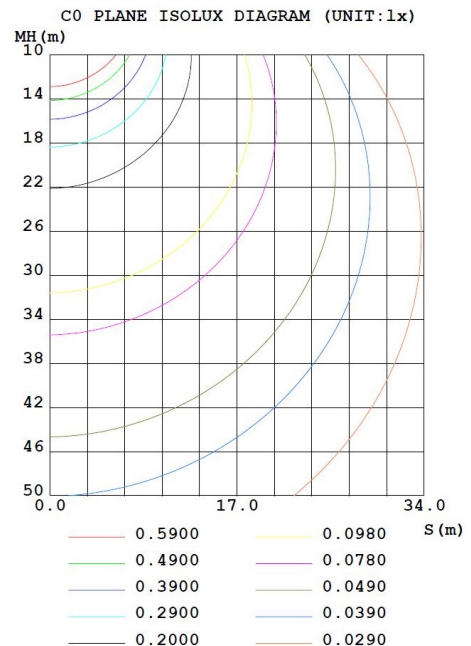

FEATURES

- Comfortable warm white light
- Smooth uniform dimming
- Medium E26 base

TYPICAL APPLICATIONS

- Ceiling fan fixtures
- Table lamps
- Floor lamp

WARRANTY

Warranty

1 Year

SPECIFICATIONS

DIMMABLE	YES
SAFETY RATING	UL DAMP LOCATION
CRI	80
COLOR	WARM WHITE
COLOR TEMPERATURE	2700K
LIFE HOURS	35,000 HOURS
WATTAGE	9 WATTS
LUMENS	750
VOLTAGE	120V
BASE TYPE	E26
INCANDESCENT EQUAL	60 WATTS
ENCLOSED FIXTURE RATED	YES
BEAM ANGLE	220-DEGREES
HEIGHT	.. 4.2 IN.
DIAMETER	..2. IN.
CASE QUANTITY	50

PHOTOMETRICS