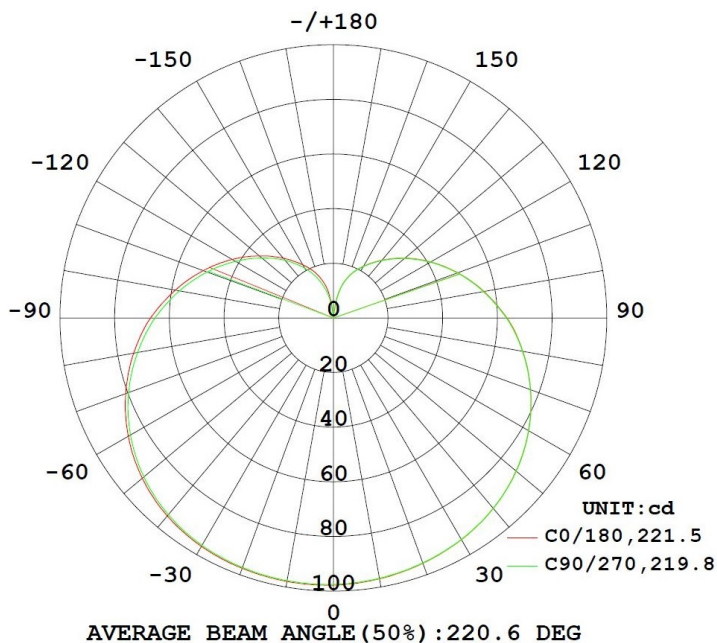

FEATURES

- Comfortable warm white light
- Smooth uniform dimming
- Medium E26 base

TYPICAL APPLICATIONS

- Ceiling fan fixtures
- Table lamps
- Floor lamp

WARRANTY

Warranty

1 Year

SPECIFICATIONS

DIMMABLE	YES
SAFETY RATING	UL DAMP LOCATION
CRI	80
COLOR	WARM WHITE
COLOR TEMPERATURE	2700K
LIFE HOURS	35,000 HOURS
WATTAGE	9 WATTS
LUMENS	750
VOLTAGE	120V
BASE TYPE	E26
INCANDESCENT EQUAL	60 WATTS
ENCLOSED FIXTURE RATED	YES
BEAM ANGLE	220-DEGREES
HEIGHT	.. 4.2 IN.
DIAMETER	..2. IN.
CASE QUANTITY	50

PHOTOMETRICS