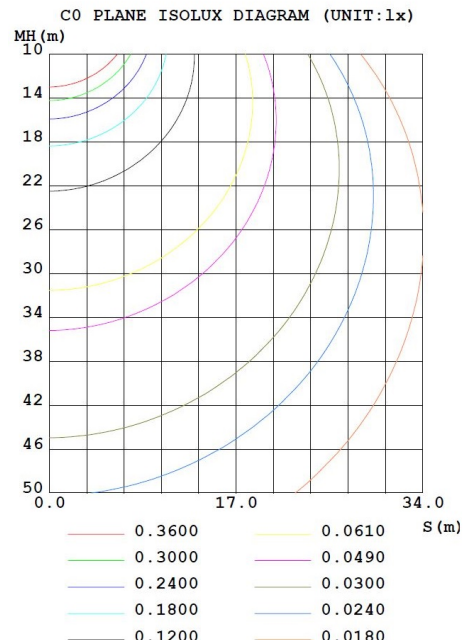

FEATURES

- Smooth uniform dimming
- Focused cool white light
- Medium E26 base

SPECIFICATIONS

DIMMABLE	YES
SAFETY RATING	UL DAMP LOCATION
CRI	80
COLOR	COOL WHITE
COLOR TEMPERATURE	4000K
LIFE HOURS	35,000 HOURS
WATTAGE	6 WATTS
LUMENS	450
VOLTAGE	120V
BASE TYPE	E26
INCANDESCENT EQUAL	40 WATTS
ENCLOSED FIXTURE RATED	YES
BEAM ANGLE	220-DEGREES
HEIGHT	.. 4.2 IN.
DIAMETER	..2. IN.
CASE QUANTITY	50

TYPICAL APPLICATIONS

- Ceiling fan fixtures
- Table lamps
- Floor lamp

WARRANTY

Warranty

1 Year

PHOTOMETRICS