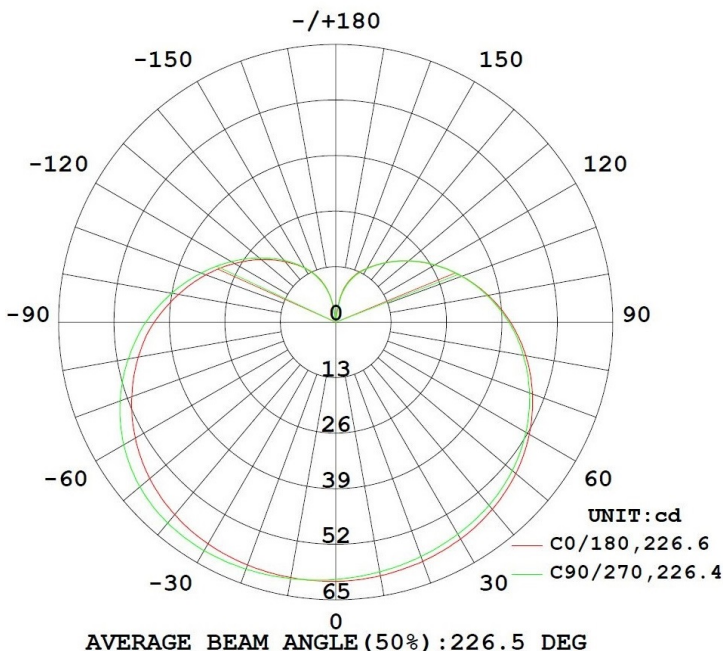

FEATURES

- Smooth uniform dimming
- Focused cool white light
- Medium E26 base

SPECIFICATIONS

DIMMABLE	YES
SAFETY RATING	UL DAMP LOCATION
CRI	80
COLOR	COOL WHITE
COLOR TEMPERATURE	4000K
LIFE HOURS	35,000 HOURS
WATTAGE	6 WATTS
LUMENS	450
VOLTAGE	120V
BASE TYPE	E26
INCANDESCENT EQUAL	40 WATTS
ENCLOSED FIXTURE RATED	YES
BEAM ANGLE	220-DEGREES
HEIGHT	.. 4.2 IN.
DIAMETER	..2. IN.
CASE QUANTITY	50

TYPICAL APPLICATIONS

- Ceiling fan fixtures
- Table lamps
- Floor lamp

WARRANTY

Warranty

1 Year

PHOTOMETRICS