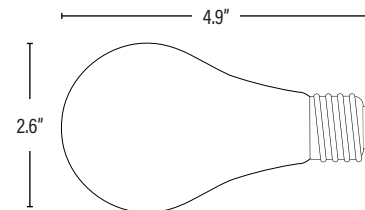

PACKAGING	
Master Carton	120pc / 10811768020172
Inner Carton	12pc / 20811768020179
Individual Box	811768020175
Country of Origin	China
HS Tariff	8539.22.8060
DIMENSIONS	
Dimensions (Inches)	4.9"(L) x 2.6"(DIA)