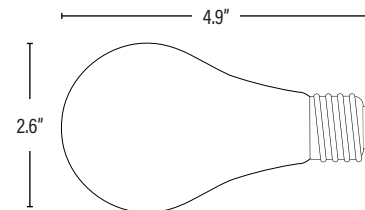

PACKAGING	
Master Carton	120pc / 10811768022275
Inner Carton	12pc / 20811768022272
Individual Box	811768022278
Country of Origin	China
HS Tariff	8539.22.8060
DIMENSIONS	
Dimensions (Inches)	4.9"(L) x 2.6"(DIA)