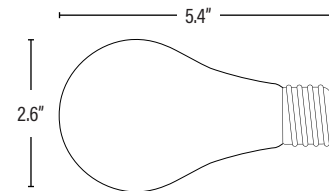

PACKAGING	
Master Carton	120pc / 10811768022237
Inner Carton	12pc / 20811768022234
Individual Box	811768022230
Country of Origin	China
HS Tariff	8539.22.8060
DIMENSIONS	
Dimensions (Inches)	5.4"(L) x 2.6"(DIA)