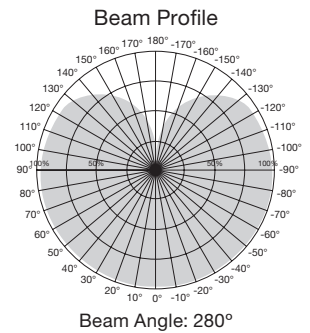

### Features

- 125 Watt replacement uses only 20 Watts at 2700K
- 150 Watt replacement uses only 20 Watts at 4000K & 5000K
- Replaces high lumen incandescent and CFL lamps
- Dimmable, 120V only†
- Saves over 80% on energy costs
- Advanced heat dissipation design
- Range voltage 120-277V options
- High efficiency—up to 150 LPW
- 2700K, 4000K and 5000K options
- Base up, base down or horizontal operation
- Damp location
- Long life—25,000 hours
- 5 Year limited warranty