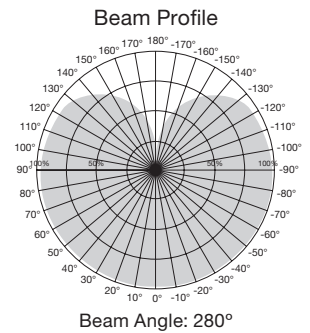

PRODUCT INFORMATION

Hi-Pro LED A21 lamps

High lumen, A21 lamps for industrial and commercial applications

Applications

- For use in bollard and post top lighting
- High ceiling recessed lighting

Features

- 150 Watt replacement uses only 20 Watts at 2700K
- 200 Watt replacement uses only 20 Watts at 4000K & 5000K
- Replaces high lumen incandescent and CFL lamps
- Dimmable, 120V only†
- Saves over 80% on energy costs
- Advanced heat dissipation design
- Range voltage 120-277V options
- High efficiency—up to 150 LPW
- 2700K, 4000K and 5000K options
- Base up, base down or horizontal operation
- Damp location
- Long life—25,000 hours
- 5 Year limited warranty