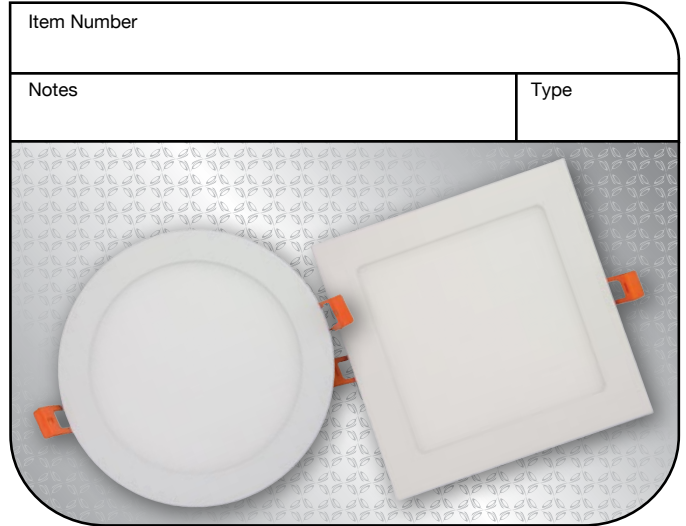

ELITE Series LED Dimmable Snap-In Downlights

LED 40,000 hours average rated life, 120 volts

Applications

Perfect for 4, 6 & 8 inch dimmable downlight applications

Features and Benefits

- Ideal for replacing dimmable 75W, 85W and 120W incandescent alternatives
- Smooth, uniform dimming
- Highly efficient LEDs and Driver
- Long Life: 40,000 hours
- Snap-in mounting springs, for use without junction box or recessed can
- Square or round options available
- UL approved for damp locations
- Easy wiring access for quick install
- Shatter Resistant

Specifications

	Round Snap-In	Square Snap-In
Input Line Voltage:	120 VAC	120 VAC
Input Power	13,14 & 18 W	13,14 & 18 W
Input Line Frequency	50/60HZ	50/60HZ
Lamp Life (Rated)	40,000 hrs	40,000 hrs
Minimum Starting Temp	-20°C	-20°C
Maximum Operating Temp	40°C	40°C