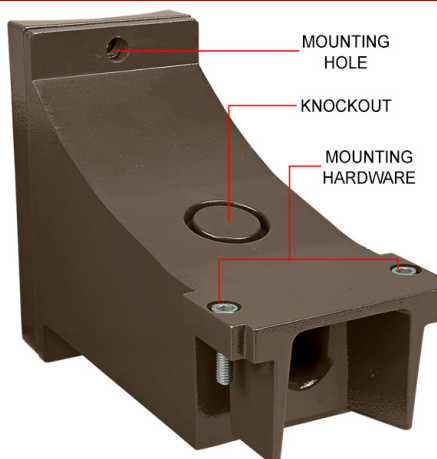

LED Shoebox Accessories

Straight Arm Mount

FEATURES

- Compatible with Grandview & Benbrook Series LED shoebox area light fixtures
- Holds a maximum load of 110 lbs
- Straight arm for round poles
- Reliable and strong hold

SKU#	Compatibility	Size	Mounting	Warranty
PLT-11102	For 75W, 120W, 150W, 220W, 300W, 400W, and 480W PLTB4 Series LED Area Light Fixtures	7.06 x 3.13	Round Pole	5 Years

ADDITIONAL PHOTOS

LED Shoebox Accessories

Straight Arm Mount

FEATURES

- For round poles ranging from 4", 5", and 6" in diameter
- Aluminum housing
- Bronze finish

SPECIFICATIONS

SAFETY RATING	NOT APPLICABLE
FINISH.....	BRONZE
HOUSING) @ # ° ou ALUMINUM
MOUNTING	ROUND POLE
HEIGHT	7.06 IN.
WIDTH	IN.
CASE QUANTITY	10