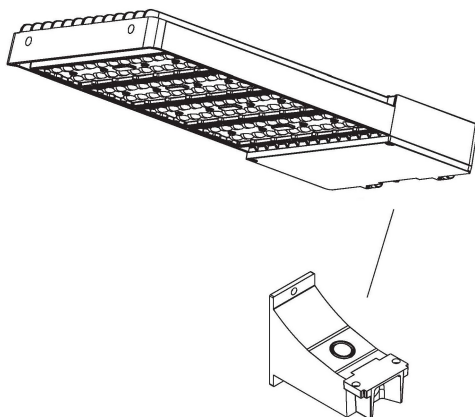

LED Shoebox Accessories

Straight Arm Mount

FEATURES

- Compatible with Grandview & Benbrook Series LED shoebox area light fixtures
- Holds a maximum load of 110 lbs
- Straight arm for round poles
- Reliable and strong hold

SKU#	Compatibility	Size	Mounting	Warranty
PLT-11102	For 75W, 120W, 150W, 220W, 300W, 400W, and 480W PLTB4 Series LED Area Light Fixtures	7.06 x 3.13	Round Pole	5 Years

ADDITIONAL PHOTOS

LED Shoebox Accessories

Straight Arm Mount

FEATURES

- For round poles ranging from 4", 5", and 6" in diameter
- Aluminum housing
- Bronze finish

SPECIFICATIONS

SAFETY RATING	NOT APPLICABLE
FINISH.....	BRONZE
HOUSING) @ # ° ou ALUMINUM
MOUNTING	ROUND POLE
HEIGHT	7.06 IN.
WIDTH	IN.
CASE QUANTITY	10