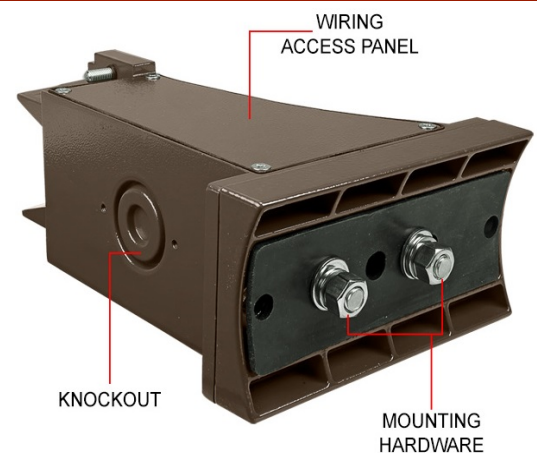

LED Shoebox Accessories

Straight Arm Mount

FEATURES

- Compatible with Grandview & Benbrook Series LED shoebox area light fixtures
- Holds a maximum load of 110 lbs
- Straight arm for round poles
- Reliable and strong hold

SKU#	Compatibility	Size	Mounting	Warranty
PLT-11102	For 75W, 120W, 150W, 220W, 300W, 400W, and 480W PLTB4 Series LED Area Light Fixtures	7.06 x 3.13	Round Pole	5 Years

ADDITIONAL PHOTOS

LED Shoebox Accessories

Straight Arm Mount

FEATURES

- For round poles ranging from 4", 5", and 6" in diameter
- Aluminum housing
- Bronze finish

SPECIFICATIONS

SAFETY RATING	NOT APPLICABLE
FINISH.....	BRONZE
HOUSING) @ # ° ou ALUMINUM
MOUNTING	ROUND POLE
HEIGHT	7.06 IN.
WIDTH	IN.
CASE QUANTITY	10