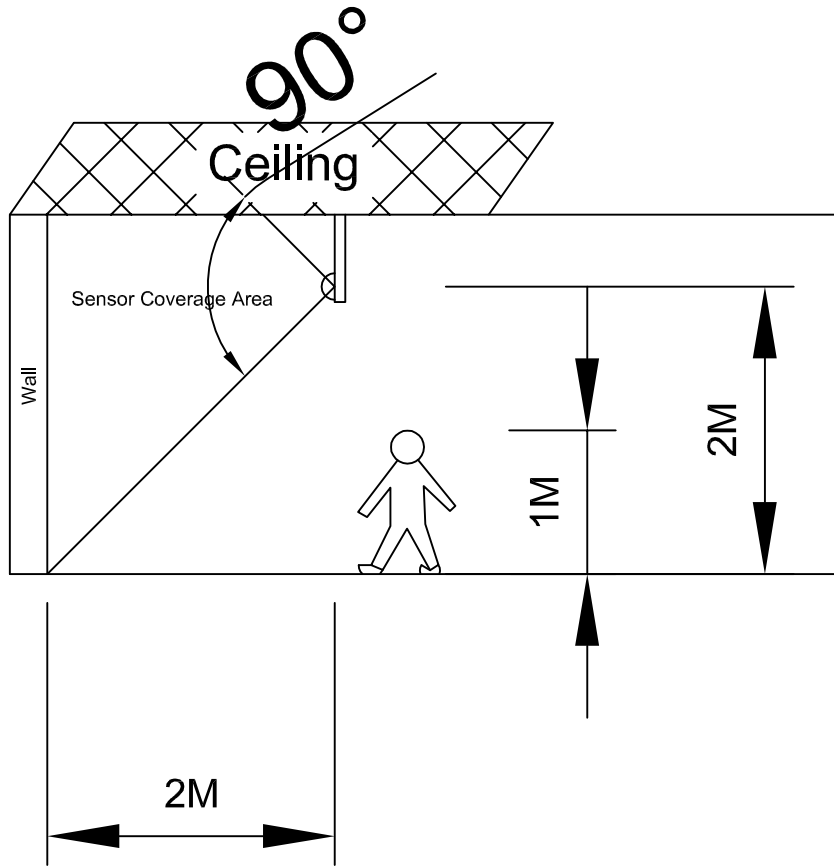

LED CLOSET LIGHT SENSOR COVERAGE

Wall Mount

Ceiling Mount