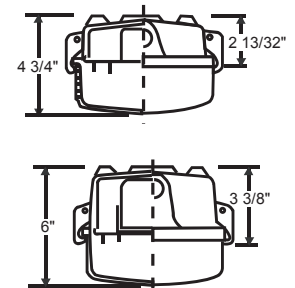

Listing

Fixtures conform to Underwriters' Laboratories standards for production and are carefully tested prior to packing. UL listed for wet or damp location.

Commercial Fixture Series TOA

DIMENSIONS

PHOTOMETRIC DATA

Coefficients of Utilization 2 - Light

RF	.30									
RC	.80			.70			.50			
RW	.50 .30 .10			.50 .30 .10			.50 .30 .10			
RCR	1	.27	.22	.18	.26	.21	.18	.24	.20	.16
	2	.35	.29	.24	.33	.28	.23	.30	.26	.21
	3	.41	.34	.30	.39	.33	.29	.35	.30	.27
	4	.45	.40	.35	.44	.38	.34	.39	.35	.31
	5	.51	.45	.41	.48	.43	.38	.43	.38	.35
	6	.56	.51	.46	.54	.48	.44	.47	.43	.39
	7	.61	.55	.50	.57	.52	.48	.50	.46	.42
	8	.64	.59	.54	.60	.55	.51	.52	.49	.46
	9	.68	.64	.59	.64	.59	.56	.56	.52	.50
	10	.71	.68	.64	.67	.63	.60	.58	.55	.53

ORDERING INFORMATION

SERIES TOA HIGH OUTPUT			ELECTRONIC T8	
Part Number	Bulb	Size L X W X H	Part Number	Bulb
TOA-254MV	2-F54T5HO	49-7/8" X 7-5/8" X 4-3/4"	TOA-232	2-F32T8
TOA-2548MV	4-F54T5HO	97-7/8" X 7-5/8" X 6"	TOA-2328MV	4-F32T8
TOA-296T8HO	2-F96T8HO	97-7/8" X 7-5/8" X 6"	TOA-259MV	2-F96T8
TOA-296T12HO	2-F96T12HO	97-7/8" X 7-5/8" X 6"		
TOA-224MV	2-F24T5HO	25-7/8" X 7-5/8" X 6"	TOA-217MV	2-F17T8