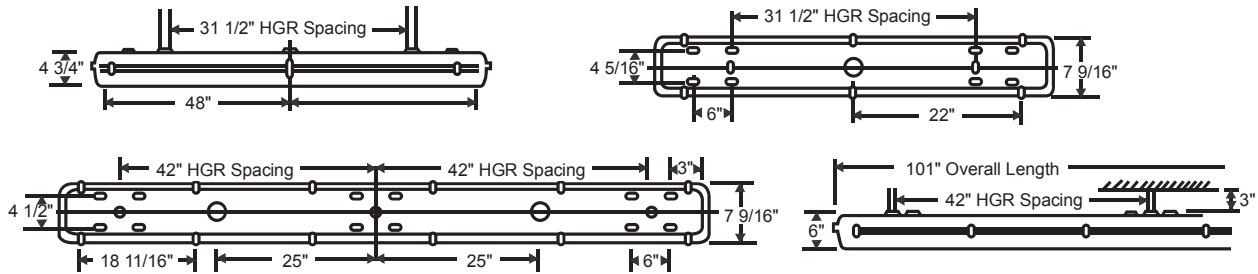

Commercial Fixture Series TOA

DIMENSIONS

PHOTOMETRIC DATA

Coefficients of Utilization 2 - Light

RF	.30									
RC	.80			.70			.50			
RW	.50 .30 .10			.50 .30 .10			.50 .30 .10			
RCR	1	.27	.22	.18	.26	.21	.18	.24	.20	.16
	2	.35	.29	.24	.33	.28	.23	.30	.26	.21
	3	.41	.34	.30	.39	.33	.29	.35	.30	.27
	4	.45	.40	.35	.44	.38	.34	.39	.35	.31
	5	.51	.45	.41	.48	.43	.38	.43	.38	.35
	6	.56	.51	.46	.54	.48	.44	.47	.43	.39
	7	.61	.55	.50	.57	.52	.48	.50	.46	.42
	8	.64	.59	.54	.60	.55	.51	.52	.49	.46
	9	.68	.64	.59	.64	.59	.56	.56	.52	.50
	10	.71	.68	.64	.67	.63	.60	.58	.55	.53