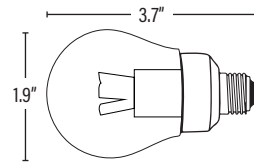

PACKAGING

Master Carton	100pc / 10811768021827
Individual Box	811768021820
Country of Origin	China
HS Tariff	9405.40.8200

DIMENSIONS

Dimensions (Inches)	3.7"(L) x 1.9"(DIA)
---------------------	---------------------