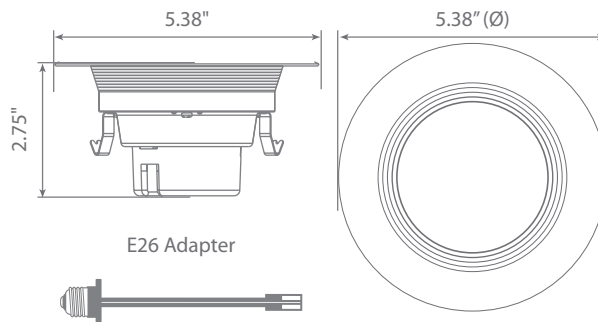

Product Dimensions