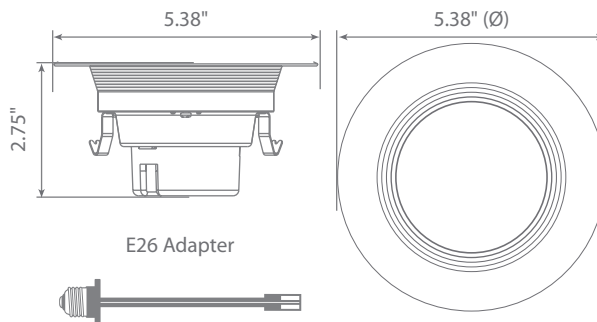

Product Features

Dimmable

Instant-On/Off

Mercury Free

Wet Rated

Product Dimensions

Product Photometric Data