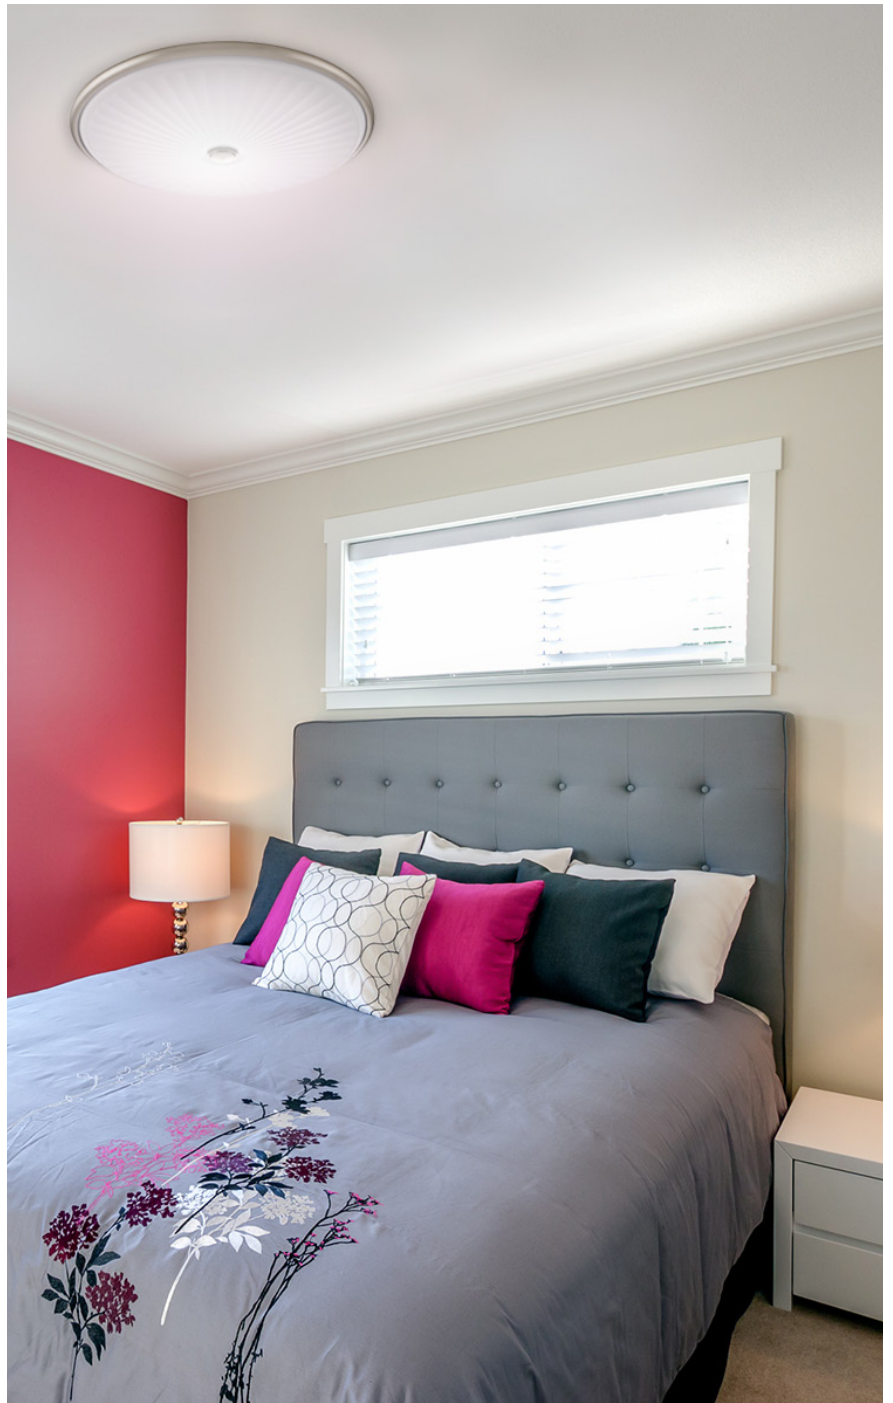

Traditional Re-inspired
LED Flush Mount Lighting
on a whole new level

New generation, LED flush mount lighting solutions from Lithonia Lighting® excel in style, performance and value. Easy to install and no lamp required, our new LED flush mount lighting gives you as much as 50,000 hours of light and **energy savings of up to 84%***. From homes to hotels, restaurants to office spaces, these competitively-priced LED fixtures bring remarkable energy savings and inviting, **uniform illumination to** a wide range of residential and light commercial applications — **from a brand you trust.**

*Cost based on 8hrs. of operation at 0.13 KWH.

Benefits and Features

- **Versatile style** — low-profile, transitional designs can mount to the wall or ceiling
- **Dimmable** — down to 10% of output using standard triac dimmer
- **Instant on** — AC-driven LED boards have zero inrush
- **Easy-to-operate** — ability to put multiple fixtures on a single dimmer/circuit
- **Installer-friendly** — compatible with all standard boxes; installation hardware is included
- **Peace-of-mind** — long life output eliminates routine maintenance; perfect for 24/7 applications