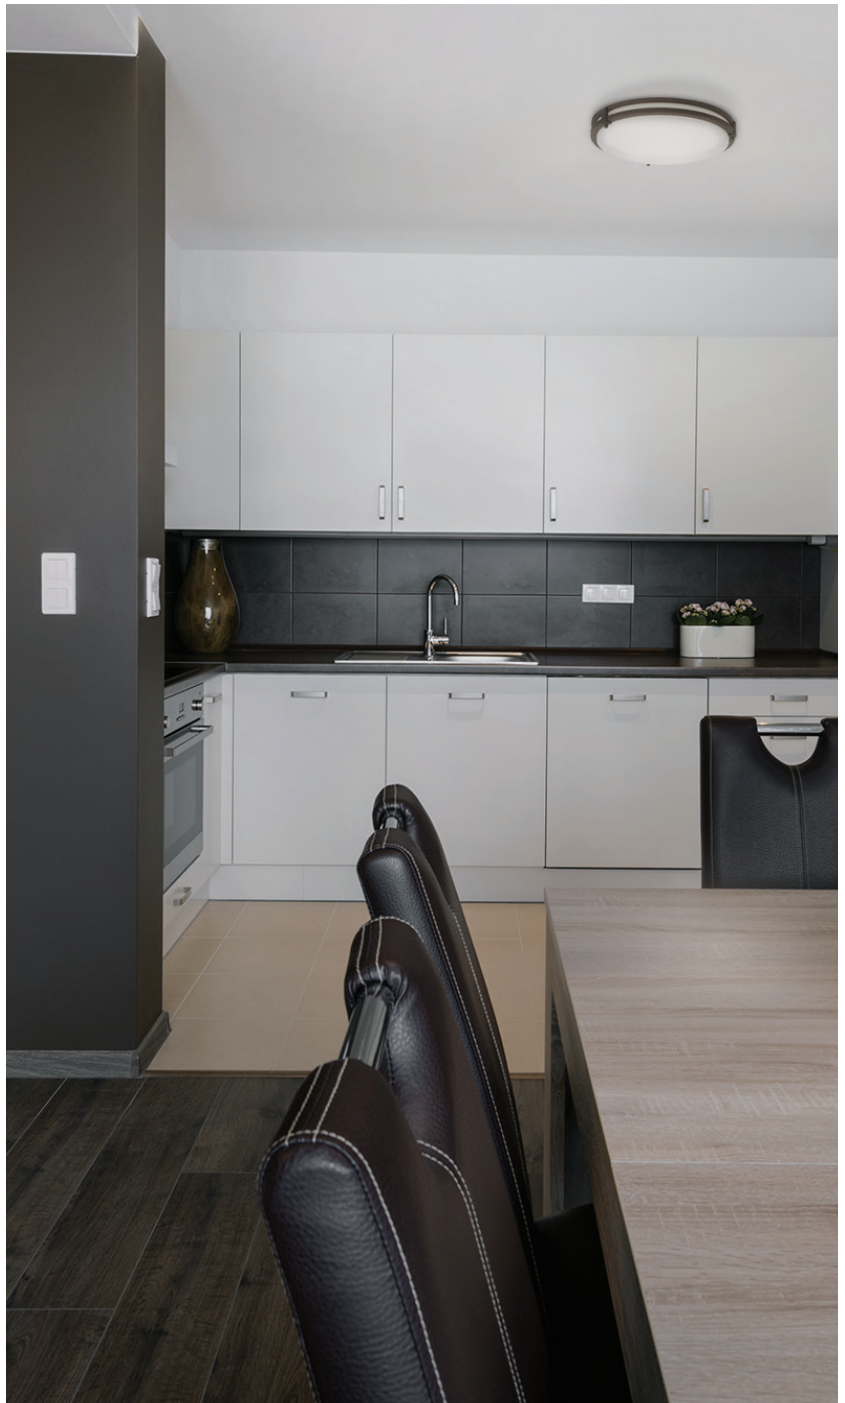

Traditional Re-inspired
LED Flush Mount Lighting
on a whole new level

New generation, LED flush mount lighting solutions from Lithonia Lighting® excel in style, performance and value. Easy to install and no lamp required, our new LED flush mount lighting gives you as much as 50,000 hours of light and **energy savings of up to 84%***. From homes to hotels, restaurants to office spaces, these competitively-priced LED fixtures bring remarkable energy savings and inviting, **uniform illumination to** a wide range of residential and light commercial applications — **from a brand you trust.**

*Cost based on 8hrs. of operation at 0.13 KWH.

Benefits and Features

- **Versatile style** — low-profile, transitional designs can mount to the wall or ceiling
- **Dimmable** — down to 10% of output using standard triac dimmer
- **Instant on** — AC-driven LED boards have zero inrush
- **Easy-to-operate** — ability to put multiple fixtures on a single dimmer/circuit
- **Installer-friendly** — compatible with all standard boxes; installation hardware is included
- **Peace-of-mind** — long life output eliminates routine maintenance; perfect for 24/7 applications