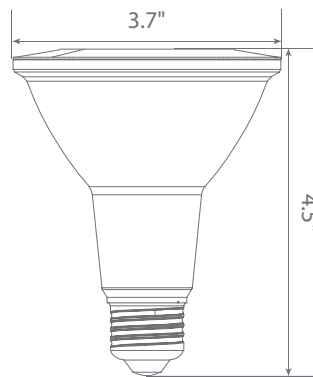

75W
REPLACEMENT

LED EP30-5000cecw-2

3000K
CCT

Part #: EBP30DM/H/10W/900/40D/30K/E26/CEC/2 Bulb Class: PAR30 (Long Neck)

90+
CRI
True COLOR

JA8
COMPLIANT

Product Description

LED EP30-5000cecw-2 delivers superior brightness, valuable energy savings, long lasting performance and true color perception. These long neck PAR30 LED **flood** bulbs are ideal for task lighting due to its uniform *soft white light (3000K) and replace conventional 75 Watt incandescent light bulbs. Enjoy features such as: instant on, shatter resistance, mercury free, 90 +CRI and damp rated.

Product Features

Instant-On/Off

Mercury Free

Damp Rated

Product Dimensions

Product Photometric Data