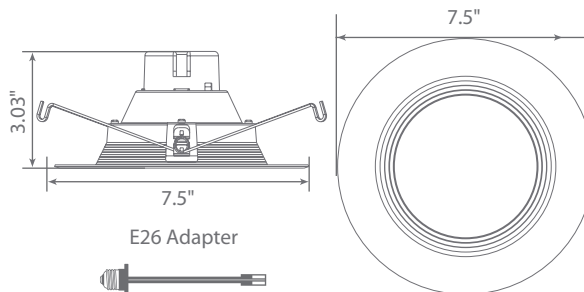

Product Features

Instant-On/Off

Mercury Free

Wet Rated

Product Dimensions

Product Photometric Data