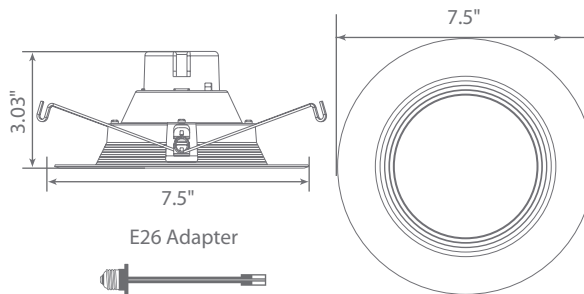

Product Features

Instant-On/Off

Mercury Free

Wet Rated

Product Dimensions

Product Photometric Data