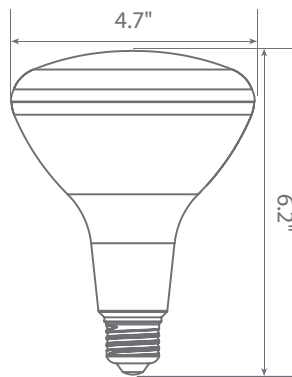

LED EB40-4020cec

Part #: EBBR40DM/M/11W/1000/120D/27K/E26/CEC Bulb Class: BR40

Product Description

LED EB40-4020cec delivers superior brightness, valuable energy savings, long lasting performance and true color perception. This BR40 LED flood bulb is ideal for ambient lighting due to its uniform *warm white light (2700K) and replaces conventional 80 Watt incandescent light bulbs. Enjoy features such as: instant on, shatter resistance, mercury free, 90+CRI, and damp rated.

Product Features

Instant-On/Off

Mercury Free

Damp Rated

Product Dimensions

Product Photometric Data