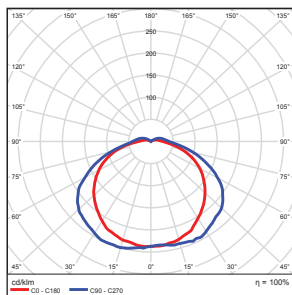

BWL- Bulkhead

Zonal Lumen Summary

Zone	Lumens	% Luminaire
0-30	164.56	21.20
0-40	278.65	35.90
0-60	532.60	68.50
60-80	174.03	22.40
70-80	68.71	8.80
90-120	34.68	4.50
90-180	35.43	4.60
0-180	777.12	100.00

Total Luminaire Efficiency = 100.00%

Illuminance at a Distance

	Center Beam fc	Beam Width	
17.0ft	0.69 fc	62.4 ft	81.3 ft
34.0ft	0.17 fc	124.8 ft	162.7 ft
51.0ft	0.08 fc	187.3 ft	244.0 ft
68.0ft	0.04 fc	249.7 ft	325.4 ft
85.0ft	0.03 fc	312.1 ft	406.7 ft
102.0ft	0.02 fc	374.5 ft	488.1 ft

■ Vert. Spread: 122.8°
■ Horiz. Spread: 134.6°