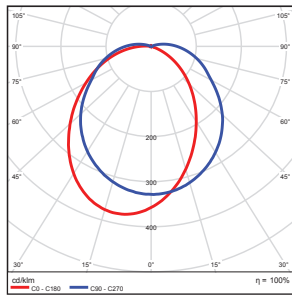

Photometric Data

BFD- Double Head Round

Zonal Lumen Summary

Zone	Lumens	% Luminaire
0-30	540.68	39.80
0-40	834.24	61.40
0-60	1247.96	91.80
60-80	104.99	7.70
70-80	23.00	1.70
90-120	0.22	0.00
90-180	5.42	0.40
0-180	1359.13	100.00

Total Luminaire Efficiency = 100.00%

Illuminance at a Distance

	Center Beam fc	Beam Width	
17.0ft	2.17 fc	6.8 ft	10.3 ft
34.0ft	0.54 fc	13.6 ft	20.5 ft
51.0ft	0.24 fc	20.5 ft	30.8 ft
68.0ft	0.14 fc	27.3 ft	41.1 ft
85.0ft	0.09 fc	34.1 ft	51.3 ft
102.0ft	0.06 fc	40.9 ft	61.6 ft

■ Vert. Spread: 22.7°
■ Horiz. Spread: 33.6°

SFD- Double Head Square

Zonal Lumen Summary

Zone	Lumens	% Luminaire
0-30	389.09	26.20
0-40	626.32	42.10
0-60	1073.98	72.20
60-80	285.45	19.20
70-80	119.50	8.00
90-120	51.68	3.50
90-180	52.01	3.50
0-180	1487.18	100.00

Total Luminaire Efficiency = 100.00%

Illuminance at a Distance

	Center Beam fc	Beam Width	
17.0ft	1.79 fc	32.4 ft	47.8 ft
34.0ft	0.45 fc	64.8 ft	95.6 ft
51.0ft	0.20 fc	97.2 ft	143.4 ft
68.0ft	0.11 fc	129.6 ft	191.1 ft
85.0ft	0.07 fc	161.9 ft	238.9 ft
102.0ft	0.05 fc	194.3 ft	286.7 ft