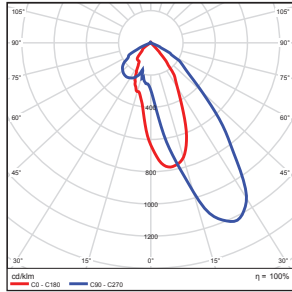

Photometric Data

BFD- Double Head Round

Zonal Lumen Summary

Zone	Lumens	% Luminaire
0-30	540.68	39.80
0-40	834.24	61.40
0-60	1247.96	91.80
60-80	104.99	7.70
70-80	23.00	1.70
90-120	0.22	0.00
90-180	5.42	0.40
0-180	1359.13	100.00

Total Luminaire Efficiency = 100.00%

Illuminance at a Distance

	Center Beam fc	Beam Width	
17.0ft	2.17 fc	6.8 ft	10.3 ft
34.0ft	0.54 fc	13.6 ft	20.5 ft
51.0ft	0.24 fc	20.5 ft	30.8 ft
68.0ft	0.14 fc	27.3 ft	41.1 ft
85.0ft	0.09 fc	34.1 ft	51.3 ft
102.0ft	0.06 fc	40.9 ft	61.6 ft