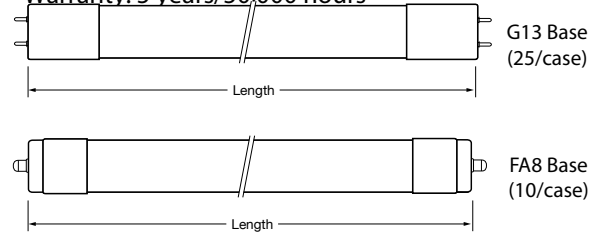

Ordering Code	Description	Watts (W)	Nom. Length (in)	Approx Lumens (lm)	Color Temp (K)	Beam Angle	CRI	Base	Avg Life (hrs)
64540-GEN	LED 9T8/24/830 DR	9	24	1150	3000	230°	83	G13	50,000
64541-GEN	LED 9T8/24/835 DR	9	24	1150	3500	230°	83	G13	50,000
64542-GEN	LED 9T8/24/840 DR	9	24	1150	4000	230°	83	G13	50,000
64543-GEN	LED 9T8/24/850 DR	9	24	1150	5000	230°	83	G13	50,000
64545-GEN	LED 11T8/36/830 DR	11	36	1450	3000	230°	83	G13	50,000
64546-GEN	LED 11T8/36/835 DR	11	36	1450	3500	230°	83	G13	50,000
64547-GEN	LED 11T8/36/840 DR	11	36	1450	4000	230°	83	G13	50,000
64548-GEN	LED 11T8/36/850 DR	11	36	1450	5000	230°	83	G13	50,000
64549-GEN	LED 12T8/48/830 DR	12	48	1800	3000	230°	83	G13	50,000
64550-GEN	LED 12T8/48/835 DR	12	48	1800	3500	230°	83	G13	50,000
64551-GEN	LED 12T8/48/840 DR	12	48	1800	4000	230°	83	G13	50,000
64536-GEN	LED 12T8/48/850 DR	12	48	1800	5000	230°	83	G13	50,000
64553-GEN	LED 14T8/48/830 DR	14	48	1800	3000	230°	83	G13	50,000
64552-GEN	LED 14T8/48/835 DR	14	48	1800	3500	230°	83	G13	50,000
64539-GEN	LED 14T8/48/840 DR	14	48	1800	4000	230°	83	G13	50,000
64538-GEN	LED 14T8/48/850 DR	14	48	1800	5000	230°	83	G13	50,000
64537-GEN	LED 17T8/48/830 DR	17	48	2200	3000	230°	83	G13	50,000
64532-GEN	LED 17T8/48/835 DR	17	48	2200	3500	230°	83	G13	50,000
64533-GEN	LED 17T8/48/840 DR	17	48	2200	4000	230°	83	G13	50,000
64534-GEN	LED 17T8/48/850 DR	17	48	2200	5000	230°	83	G13	50,000
64555-GEN	LED 24T8/96/830 DR*	24	96	3500	3000	230°	83	FA8	50,000
64556-GEN	LED 24T8/96/835 DR*	24	96	3500	3500	230°	83	FA8	50,000
64557-GEN	LED 24T8/96/840 DR*	24	96	3500	4000	230°	83	FA8	50,000
64558-GEN	LED 24T8/96/850 DR*	24	96	3500	5000	230°	83	FA8	50,000
64554-GEN	LED 35T8/96/830 DR*	33	96	4400	3000	230°	83	FA8	50,000
64528-GEN	LED 35T8/96/835 DR*	33	96	4400	3500	230°	83	FA8	50,000
64527-GEN	LED 35T8/96/840 DR*	33	96	4400	4000	230°	83	FA8	50,000
64526-GEN	LED 35T8/96/850 DR*	33	96	4400	5000	230°	83	FA8	50,000