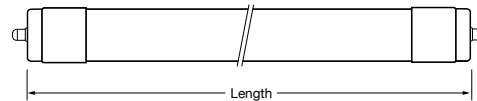

G13 Base
(25/case)

FA8 Base
(10/case)

Ordering Code	Description	Watts (W)	Nom. Length (in)	Approx Lumens (lm)	Color Temp (K)	Beam Angle	CRI	Base	Avg Life (hrs)
64540-GEN	LED 9T8/24/830 DR	9	24	1150	3000	230°	83	G13	50,000
64541-GEN	LED 9T8/24/835 DR	9	24	1150	3500	230°	83	G13	50,000
64542-GEN	LED 9T8/24/840 DR	9	24	1150	4000	230°	83	G13	50,000
64543-GEN	LED 9T8/24/850 DR	9	24	1150	5000	230°	83	G13	50,000
64545-GEN	LED 11T8/36/830 DR	11	36	1450	3000	230°	83	G13	50,000
64546-GEN	LED 11T8/36/835 DR	11	36	1450	3500	230°	83	G13	50,000
64547-GEN	LED 11T8/36/840 DR	11	36	1450	4000	230°	83	G13	50,000
64548-GEN	LED 11T8/36/850 DR	11	36	1450	5000	230°	83	G13	50,000
64549-GEN	LED 12T8/48/830 DR	12	48	1800	3000	230°	83	G13	50,000
64550-GEN	LED 12T8/48/835 DR	12	48	1800	3500	230°	83	G13	50,000
64551-GEN	LED 12T8/48/840 DR	12	48	1800	4000	230°	83	G13	50,000
64536-GEN	LED 12T8/48/850 DR	12	48	1800	5000	230°	83	G13	50,000
64553-GEN	LED 14T8/48/830 DR	14	48	1800	3000	230°	83	G13	50,000
64552-GEN	LED 14T8/48/835 DR	14	48	1800	3500	230°	83	G13	50,000
64539-GEN	LED 14T8/48/840 DR	14	48	1800	4000	230°	83	G13	50,000
64538-GEN	LED 14T8/48/850 DR	14	48	1800	5000	230°	83	G13	50,000
64537-GEN	LED 17T8/48/830 DR	17	48	2200	3000	230°	83	G13	50,000
64532-GEN	LED 17T8/48/835 DR	17	48	2200	3500	230°	83	G13	50,000
64533-GEN	LED 17T8/48/840 DR	17	48	2200	4000	230°	83	G13	50,000
64534-GEN	LED 17T8/48/850 DR	17	48	2200	5000	230°	83	G13	50,000
64555-GEN	LED 24T8/96/830 DR*	24	96	3500	3000	230°	83	FA8	50,000
64556-GEN	LED 24T8/96/835 DR*	24	96	3500	3500	230°	83	FA8	50,000
64557-GEN	LED 24T8/96/840 DR*	24	96	3500	4000	230°	83	FA8	50,000
64558-GEN	LED 24T8/96/850 DR*	24	96	3500	5000	230°	83	FA8	50,000
64554-GEN	LED 35T8/96/830 DR*	33	96	4400	3000	230°	83	FA8	50,000
64528-GEN	LED 35T8/96/835 DR*	33	96	4400	3500	230°	83	FA8	50,000
64527-GEN	LED 35T8/96/840 DR*	33	96	4400	4000	230°	83	FA8	50,000
64526-GEN	LED 35T8/96/850 DR*	33	96	4400	5000	230°	83	FA8	50,000