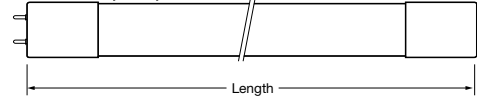

G13 Base
(25/case)

FA8 Base
(10/case)

Ordering Code	Description	Watts (W)	Nom. Length (in)	Approx Lumens (lm)	Color Temp (K)	Beam Angle	CRI	Base	Avg Life (hrs)
64540-GEN	LED 9T8/24/830 DR	9	24	1150	3000	230°	83	G13	50,000
64541-GEN	LED 9T8/24/835 DR	9	24	1150	3500	230°	83	G13	50,000
64542-GEN	LED 9T8/24/840 DR	9	24	1150	4000	230°	83	G13	50,000
64543-GEN	LED 9T8/24/850 DR	9	24	1150	5000	230°	83	G13	50,000
64545-GEN	LED 11T8/36/830 DR	11	36	1450	3000	230°	83	G13	50,000
64546-GEN	LED 11T8/36/835 DR	11	36	1450	3500	230°	83	G13	50,000
64547-GEN	LED 11T8/36/840 DR	11	36	1450	4000	230°	83	G13	50,000
64548-GEN	LED 11T8/36/850 DR	11	36	1450	5000	230°	83	G13	50,000
64549-GEN	LED 12T8/48/830 DR	12	48	1800	3000	230°	83	G13	50,000
64550-GEN	LED 12T8/48/835 DR	12	48	1800	3500	230°	83	G13	50,000
64551-GEN	LED 12T8/48/840 DR	12	48	1800	4000	230°	83	G13	50,000
64536-GEN	LED 12T8/48/850 DR	12	48	1800	5000	230°	83	G13	50,000
64553-GEN	LED 14T8/48/830 DR	14	48	1800	3000	230°	83	G13	50,000
64552-GEN	LED 14T8/48/835 DR	14	48	1800	3500	230°	83	G13	50,000
64539-GEN	LED 14T8/48/840 DR	14	48	1800	4000	230°	83	G13	50,000
64538-GEN	LED 14T8/48/850 DR	14	48	1800	5000	230°	83	G13	50,000
64537-GEN	LED 17T8/48/830 DR	17	48	2200	3000	230°	83	G13	50,000
64532-GEN	LED 17T8/48/835 DR	17	48	2200	3500	230°	83	G13	50,000
64533-GEN	LED 17T8/48/840 DR	17	48	2200	4000	230°	83	G13	50,000
64534-GEN	LED 17T8/48/850 DR	17	48	2200	5000	230°	83	G13	50,000
64555-GEN	LED 24T8/96/830 DR*	24	96	3500	3000	230°	83	FA8	50,000
64556-GEN	LED 24T8/96/835 DR*	24	96	3500	3500	230°	83	FA8	50,000
64557-GEN	LED 24T8/96/840 DR*	24	96	3500	4000	230°	83	FA8	50,000
64558-GEN	LED 24T8/96/850 DR*	24	96	3500	5000	230°	83	FA8	50,000
64554-GEN	LED 35T8/96/830 DR*	33	96	4400	3000	230°	83	FA8	50,000
64528-GEN	LED 35T8/96/835 DR*	33	96	4400	3500	230°	83	FA8	50,000
64527-GEN	LED 35T8/96/840 DR*	33	96	4400	4000	230°	83	FA8	50,000
64526-GEN	LED 35T8/96/850 DR*	33	96	4400	5000	230°	83	FA8	50,000