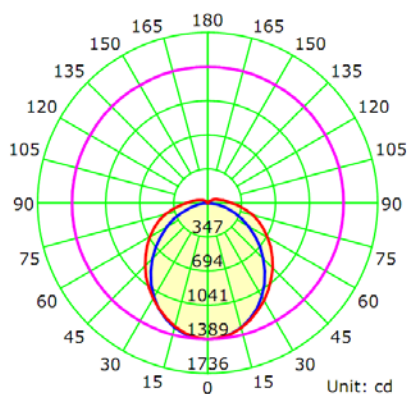

LIGHT DISTRIBUTION CURVE

ELECTRICAL

Wattage	40W
Voltage	120-277V
Current	0.316A
Power Factor	0.9
Total Harmonic Distortion (THD)	10

LIGHTING PERFORMANCE

Lumens	4400
Lumens Per Watt (Lm/W)	110
Color Temperature (CCT)	4000K
Color Rendering (CRI)	80
R9 (Red Value)	21
R13 (Skin Tones)	86
Beam Angle	120°
Light Distribution	Type II, Very Short
Dimmable Lighting Control	<i>Dimmable</i> 0-10V, Range 10% - 100%

ENVIRONMENT

Operating Temperature	-4° ~ 122°F
Suitable Location	WET
Ingress Protection Rating	IP65

LIFESPAN

Average Life (Hours)	50,000
Warranty (Years)	5

COMPONENTS

LED Light Source	Seoul 3528
Driver	Simon SI50-I1150

CONSTRUCTIONS

Housing	Polycarbonate
Base / Power Supply	Hard Wired
Finish	White

CERTIFICATIONS