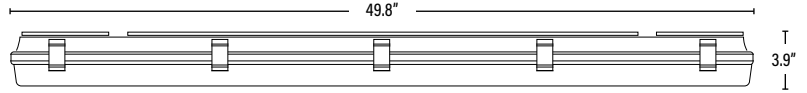

Item#: **55254**
LED 48" VAPOR TIGHT

DIMENSIONS (Inches)

Length	49.8"
Width/Diameter	5.1"
Height	3.9"
Weight (Lbs)	--

Line drawings may not be to scale and are for general reference only.

SUPPORTING DOCUMENTS (Grey = not available at this time.)

Product Sheet	VIEW
Install Instructions	VIEW
IES Download from Web Item	VIEW
LM79	VIEW
LM80	VIEW

PACKAGING

		UPC	DIMENSIONS (LxWxH)	GROSS WEIGHT (Lbs)
Master Carton	4	10899645001520	--	--
Individual Box	1	899645001523	--	--
Country of Origin	China			
HS Tariff	9405.40.8200			

ORDERING

ITEM#	DESCRIPTION	CASE
55254	LED VAPOR TIGHT 48" 40W/40K/FROSTED LENS/120-277V DIMMABLE - SUPERIOR LIFE® DLC	4

ACCESSORIES/REPLACEMENT PARTS

55390	EMERGENCY PACK FOR LED FIXTURE 8W/90 MIN/SPLIT TYPE/L	1
55391	EMERGENCY PACK FOR LED FIXTURE 16W/90 MIN/SPLIT TYPE/L	1
55392	EMERGENCY PACK FOR LED FIXTURE 25W/90 MIN/SPLIT TYPE/L	1

ADDITIONAL INFORMATION:

Family Item: 55251/5000K

PERFORMANCE DATA

PACKAGING