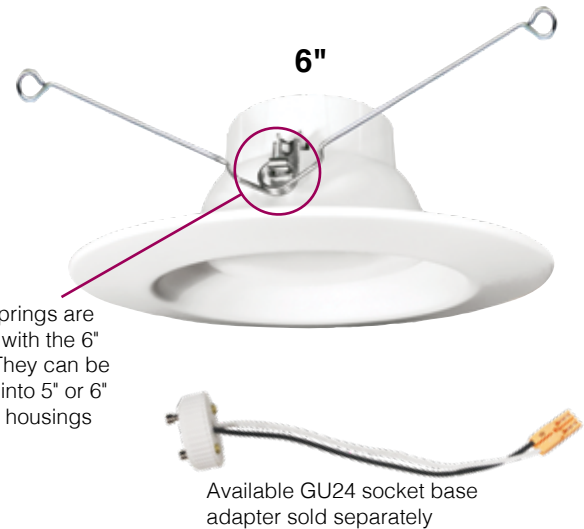

4" Model

6" Model

Standard with both models:
Title 24 compliant quick plug connector plugs directly into dedicated LED recessed housings

E26 medium base socket adapter included with both models

Friction clips included with 4" version for mounting into 4" recessed housings

Torsion springs are standard with the 6" version. They can be mounted into 5" or 6" recessed housings

Available GU24 socket base adapter sold separately

Ordering Information

	Watt	Product #	Product Code	Volts	Color Temp.	CRI	Lumens	Useful Life*	Dimmable	Pkg. Qty.	Fixture Size	Beam Spread	Equivalent Wattage
☼	10	99633	DL4FR10/927/ECO/LED2	120	2700	90	650	50,000	Yes	1/12	4"	90°	50
☼	10	99634	DL4FR10/930/ECO/LED2	120	3000	90	650	50,000	Yes	1/12	4"	90°	50
☼	10	99635	DL4FR10/940/ECO/LED2	120	4000	90	650	50,000	Yes	1/12	4"	90°	50
☼	10	99636	DL4FR10/950/ECO/LED2	120	5000	90	650	50,000	Yes	1/12	4"	90°	50
☼	10	99637	DL6FR10/927/ECO/LED2	120	2700	90	650	50,000	Yes	1/6	6"	90°	65
☼	10	99638	DL6FR10/930/ECO/LED2	120	3000	90	650	50,000	Yes	1/6	6"	90°	65
☼	10	99639	DL6FR10/940/ECO/LED2	120	4000	90	650	50,000	Yes	1/6	6"	90°	65
☼	10	99640	DL6FR10/950/ECO/LED2	120	5000	90	650	50,000	Yes	1/6	6"	90°	65
☼	12	99641	DL6FR12/927/ECO/LED2	120	2700	90	800	50,000	Yes	1/6	6"	90°	75
☼	12	99642	DL6FR12/930/ECO/LED2	120	3000	90	800	50,000	Yes	1/6	6"	90°	75
☼	12	99643	DL6FR12/940/ECO/LED2	120	4000	90	800	50,000	Yes	1/6	6"	90°	75
☼	12	99644	DL6FR12/950/ECO/LED2	120	5000	90	800	50,000	Yes	1/6	6"	90°	75
☼	15	99645	DL6FR15/927/ECO/LED2	120	2700	90	1,100	50,000	Yes	1/6	6"	90°	100
☼	15	99646	DL6FR15/930/ECO/LED2	120	3000	90	1,100	50,000	Yes	1/6	6"	90°	100
☼	15	99647	DL6FR15/940/ECO/LED2	120	4000	90	1,100	50,000	Yes	1/6	6"	90°	100
☼	15	99648	DL6FR15/950/ECO/LED2	120	5000	90	1,100	50,000	Yes	1/6	6"	90°	100
		91003	ADP/DL/GU24/LED	GU24 Socket Adapter									