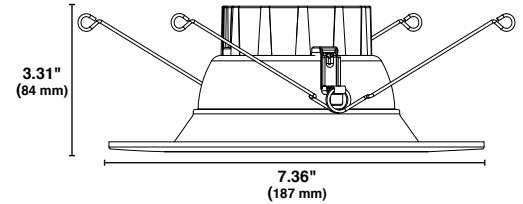

4" Model

6" Model

Standard with both models:
Title 24 compliant quick plug connector plugs directly into dedicated LED recessed housings

E26 medium base socket adapter included with both models

Friction clips included with 4" version for mounting into 4" recessed housings