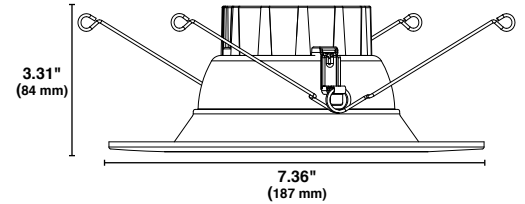

4" Model

6" Model

Standard with both models:  
Title 24 compliant quick plug connector plugs directly into dedicated LED recessed housings

E26 medium base socket adapter included with both models

Friction clips included with 4" version for mounting into 4" recessed housings