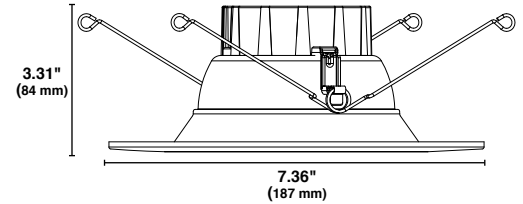

4" Model

6" Model

Standard with both models:  
Title 24 compliant quick plug connector plugs directly into dedicated LED recessed housings

E26 medium base socket adapter included with both models

Friction clips included with 4" version for mounting into 4" recessed housings