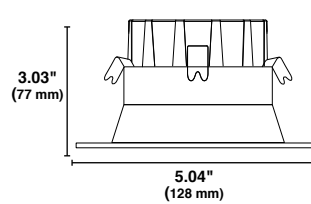

ProLED® ECO Downlights

Specifications

- 50,000 hour life results in lower maintenance costs over time
- Acceptable for use in insulated contact airtight (ICAT) rated recessed housings
- Dimmable to 10%
- CRI 90
- CA JA8 listed for High Efficacy LED Sources
- ENERGY STAR® Certified
- 4" Luminaire is UL approved for damp locations
- 6" Luminaire is UL approved for wet locations
- RoHS Compliant

4" Model