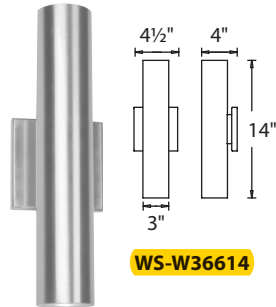

CALIBER – model: WS-W366
 dwelLED™ LED Outdoor

WAC LIGHTING
 Responsible Lighting®

WS-W36610

WS-W36614

PRODUCT DESCRIPTION

Light projection tuned with precision, Caliber is a discrete cylinder with minimal mounting hardware. Available in a single or double light configuration which can be mounted both vertically and horizontally. The light engine is factory sealed for maximum protection against the harshest elements.

FEATURES

- Discrete cylinder with minimal mounting hardware
- Up & down light
- Light engine is factory sealed for maximum protection from the elements
- Can be mounted vertically or horizontally
- Solid aluminum construction
- Driver located in standard 4" junction box
- Universal driver (120V-220V-277V)
- Color Temp: 3000K
- CRI: 90
- Dimming: 100% - 10% ELV
- Rated Life: 72,000 hours
- Input: 120 - 277V

SPECIFICATIONS

Construction: Aluminum and White Diffuser Lens

Light Source: High output LED.

Finish: Brushed Aluminum (AL), Black (BK), Bronze (BZ)

Standards: ETL & cETL wet location listed. IP 65. CEC Title 24

ORDER NUMBER

		Watt	LED Lumens	Delivered Lumens	Finish
10"	WS-W36610	11W	735	485	AL <i>Brushed Aluminum</i>
14"	WS-W36614	21W	1500	1080	BZ <i>Bronze</i>
					BK <i>Black</i>

Example: **WS-W36614-AL**