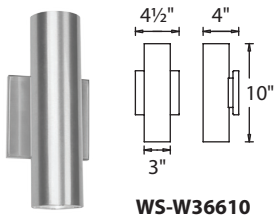

CALIBER – model: WS-W366
 dwelLED™ LED Outdoor

WAC LIGHTING
 Responsible Lighting®

WS-W36610

WS-W36614

PRODUCT DESCRIPTION

Light projection tuned with precision, Caliber is a discrete cylinder with minimal mounting hardware. Available in a single or double light configuration which can be mounted both vertically and horizontally. The light engine is factory sealed for maximum protection against the harshest elements.

FEATURES

- Discrete cylinder with minimal mounting hardware
- Up & down light
- Light engine is factory sealed for maximum protection from the elements
- Can be mounted vertically or horizontally
- Solid aluminum construction
- Driver located in standard 4" junction box
- Universal driver (120V-220V-277V)
- Color Temp: 3000K
- CRI: 90
- Dimming: 100% - 10% ELV
- Rated Life: 72,000 hours
- Input: 120 - 277V

SPECIFICATIONS

Construction: Aluminum and White Diffuser Lens

Light Source: High output LED.

Finish: Brushed Aluminum (AL), Black (BK), Bronze (BZ)

Standards: ETL & cETL wet location listed. IP 65. CEC Title 24

ORDER NUMBER

		Watt	LED Lumens	Delivered Lumens	Finish
10"	WS-W36610	11W	735	485	AL <i>Brushed Aluminum</i>
14"	WS-W36614	21W	1500	1080	BZ <i>Bronze</i>
					BK <i>Black</i>

Example: **WS-W36614-AL**