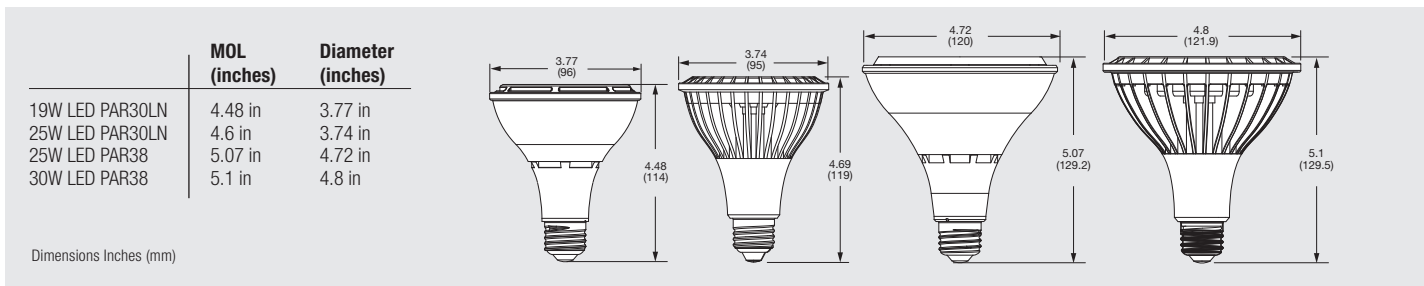

*Based on max wattage equivalency allowed by ENERGY STAR. CBCP is similar to 120W halogen lamp.
**79364 is being phased out and 74795 is replacing it, 74085 is being phased out and 74796 is replacing it, 79479 is being phased out and 74794 is replacing it.

Ordering Guide

LED	25	PAR38	/	HO	/	DIM	/	8	30	/	SP	15	/	W	/	UNV
LED Lamps and Retrofits	Wattage: 19, 25, 26, 30	Lamp Type: PAR38 PAR30LN	/	High Output	/	Dimmable	/	CRI = 81	Color Temperature 3000K	/	Spot	Beam Angle 15°	/	Wet Rated	/	120-277V

Lamp Dimensions

Energy Savings

Basic Product Description	LED Life (hrs.)	Similar Halogen	Halogen Life (hrs.)	Watts Saved	Energy Savings*	LED Life vs. Incandescent
LED 30W PAR38	25,000	70W HID/250W Halogen	2,500	220	$605.00	10X
LED 26W PAR38	25,000	250W	2,500	224	$616.00	10X
LED 26W PAR38	25,000	150W	2,500	124	$341.00	10X
LED 19W PAR30LN	25,000	120W	2,500	101	$277.75	10X
LED 25W PAR30LN	25,000	39W HID/75W Halogen	2,500	50	$137.50	10X

* Energy savings over the life of the lamp calculated at $0.11/kWh

SYLVANIA and LEDVANCE are registered trademarks. All other trademarks are those of their respective owners. Licensee of product trademark SYLVANIA in general lighting. Specifications subject to change without notice.