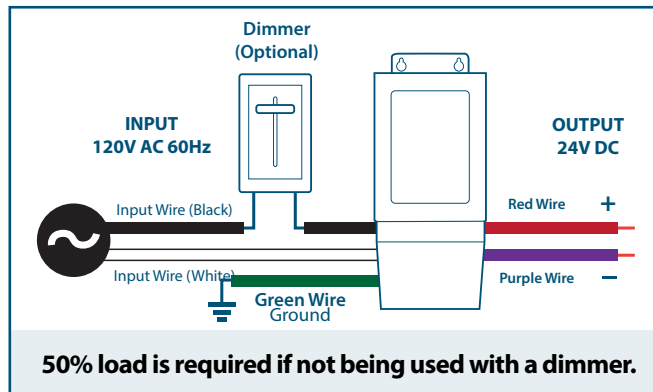

WIRING DIAGRAM