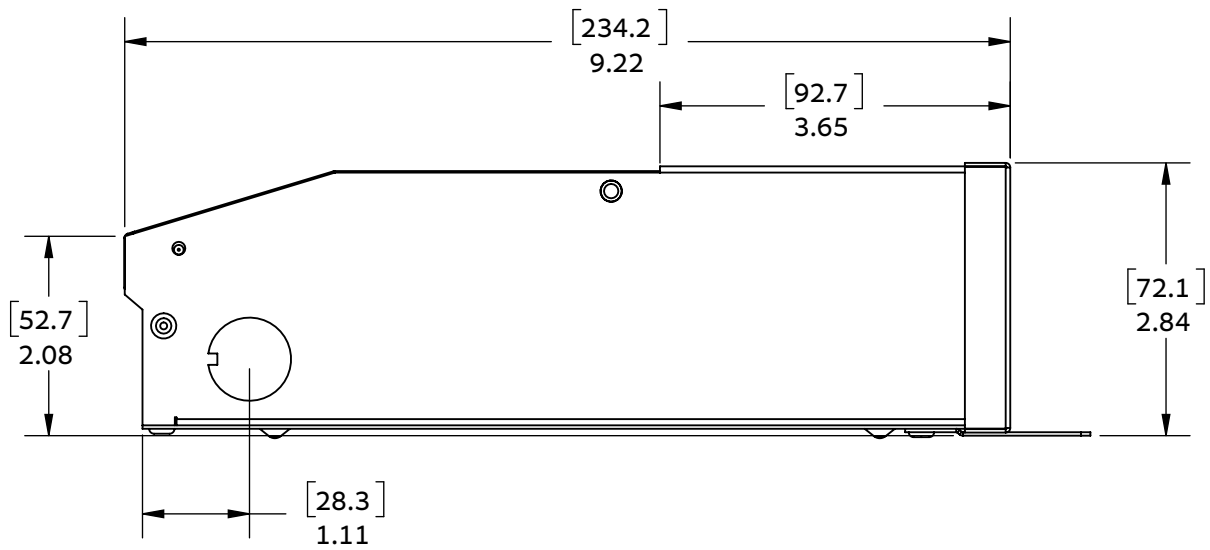

MD-SERIES MAGNETIC DIMMABLE LED DRIVER