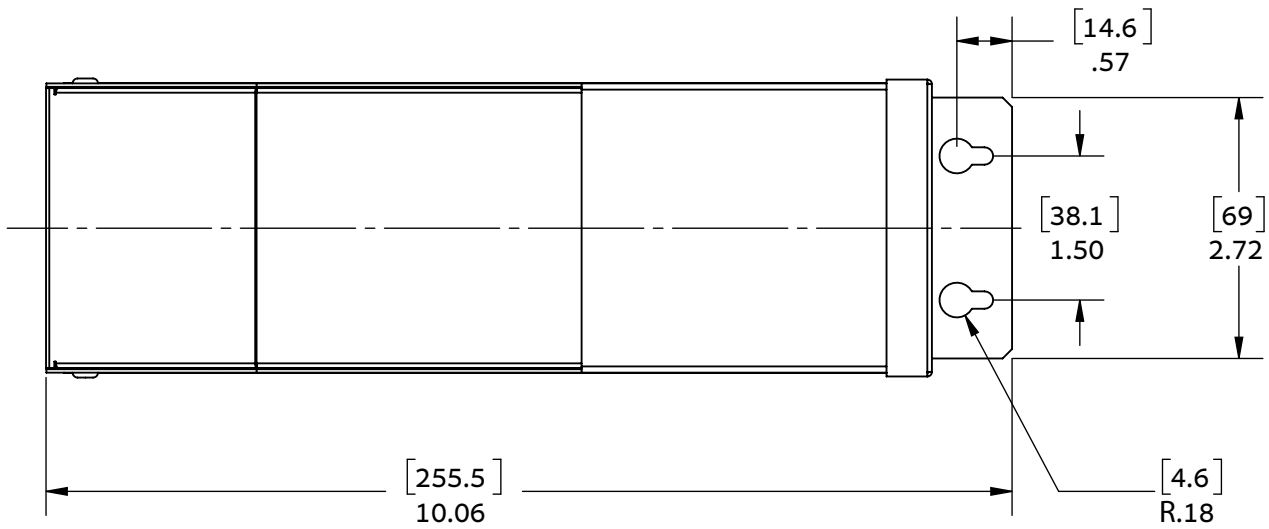

MD-SERIES MAGNETIC DIMMABLE LED DRIVER