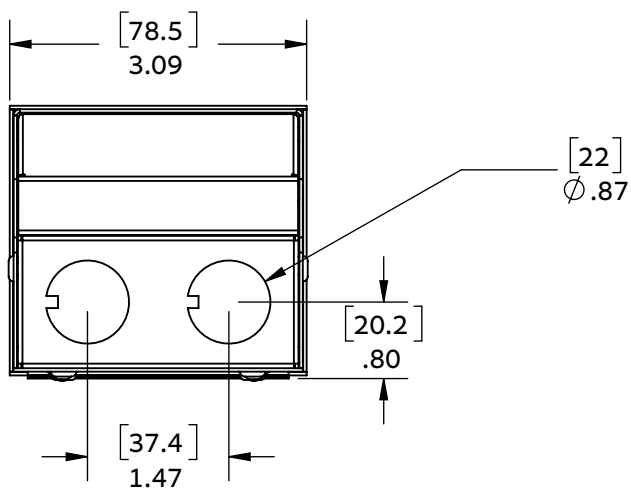

MD-SERIES MAGNETIC DIMMABLE LED DRIVER