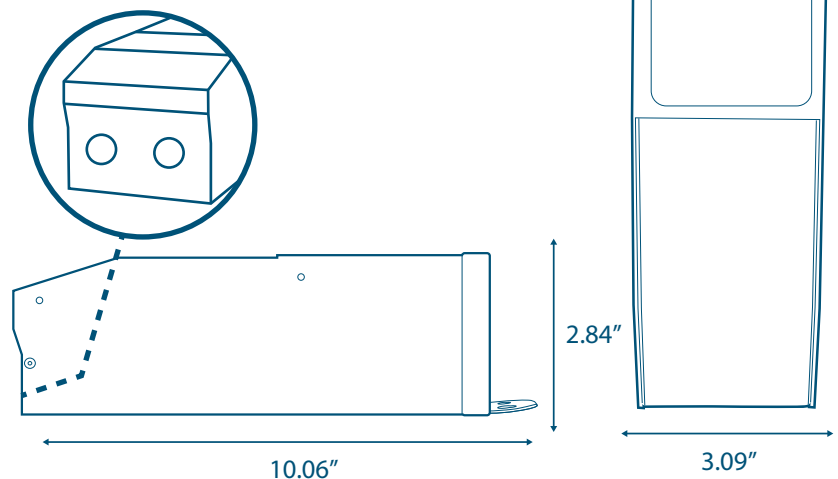

### WIRING DIAGRAM

### ENCLOSURE DETAILS In. (mm)

Length	10.06 (255.5)
Width	3.09 (78.5)
Height	2.84 (72.1)