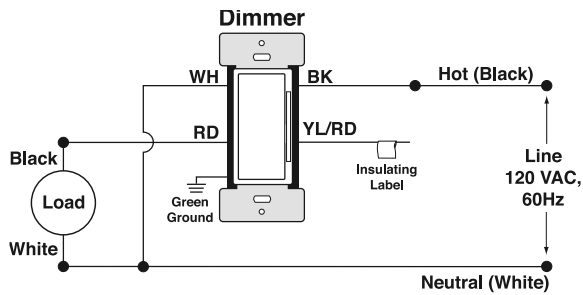

FEATURES

- White and Light Almond color faces included
- Rated for dimmable CFL and LED loads up to 300W
- Rated for incandescent loads up to 600W
- Soft fade on/off
- On/off LED (bottom) and Brightness Level LED (left side)
- Multi-location (3-way) dimming is achieved using up to 4 remote units, DD00R-DLZ.

RATINGS

- Incandescent - 600W - 120VAC, 60Hz
- LED/CFL - 300W - 120VAC, 60Hz

AGENCY STANDARDS AND COMPLIANCE

- Complies with UL 1472
- CSA Certified (File #003413)
- NOM-ANCE Certified
- Wi-Fi CERTIFIED™
- Complies with FCC Part 15, Class B

WARRANTY INFORMATION

Five-Year Limited Warranty

SINGLE POLE WIRING DIAGRAM