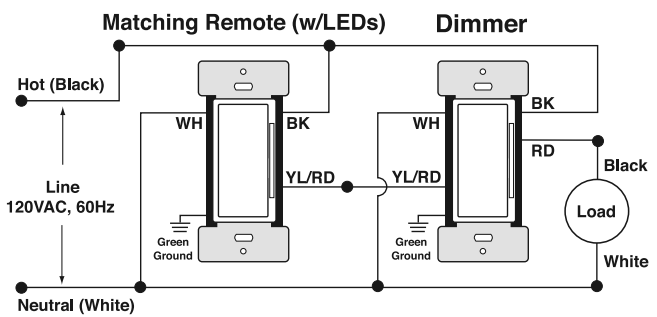

THREE-WAY WIRING DIAGRAM

ORDERING INFORMATION

DESCRIPTION	CAT. NO.
600 Watt Dimmer with Wi-Fi Technology	DW6HD-1BZ
Matching Dimmer Remote	DD00R-DLZ
Dimmer Color Change Kit, Black	DDKIT-00E
Dimmer Color Change Kit, Gray	DDKIT-00G
Dimmer Color Change Kit, Brown	DDKIT-00B
Dimmer Color Change Kit, Ivory	DDKIT-00I
Replacement Dimmer Color, White	DDKIT-00W
Replacement Dimmer Color, Light Almond	DDKIT-00T