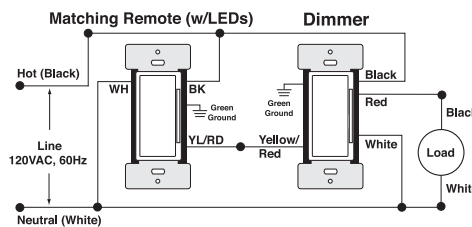

THREE-WAY WIRING DIAGRAM

Agency Standing and Compliance

- Complies with UL 1472
- CSA Certified (File #003413)
- NOM-ANCE Certified
- Wi-Fi CERTIFIED™
- Complies with FCC Part 15, Class B