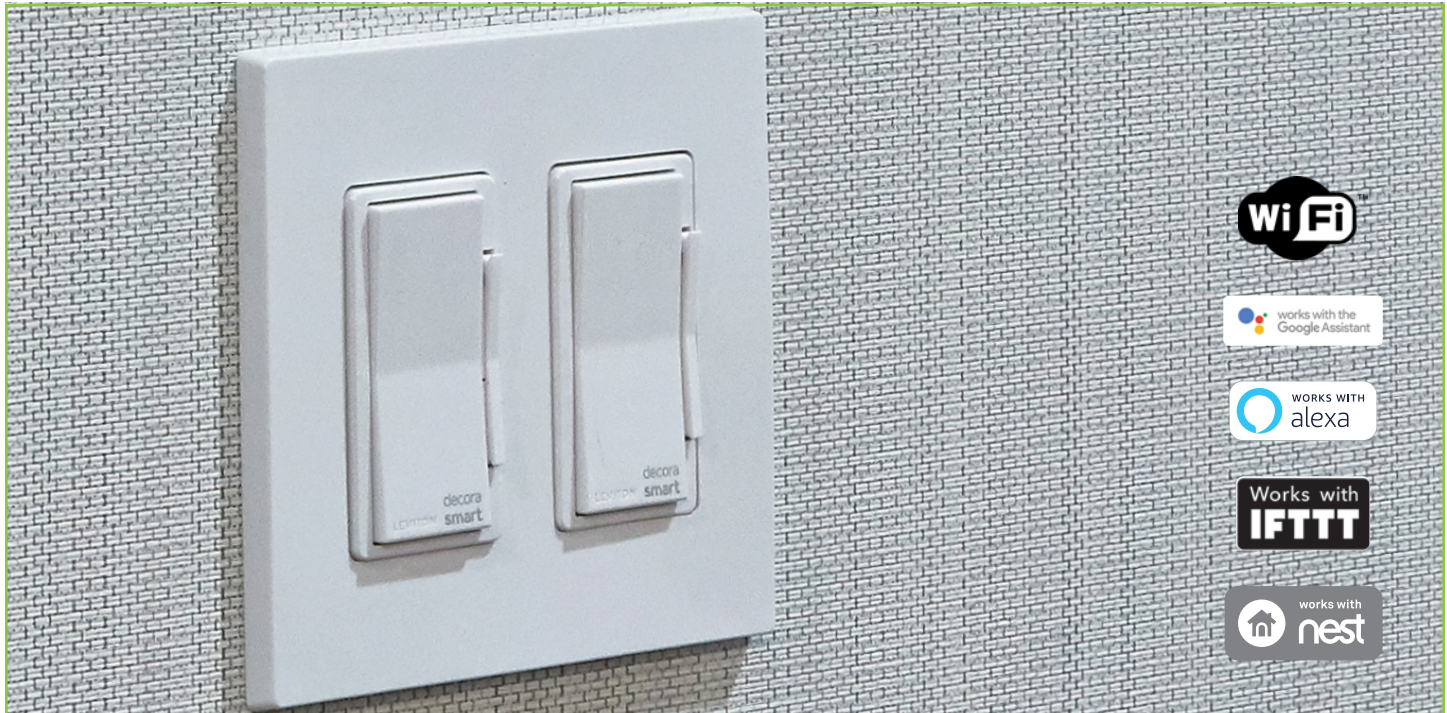

### Wi-Fi Product Family

The Decora Smart with Wi-Fi Technology family features in-wall dimmers, a switch, and plug-in modules for appliances and lamps. Control using the free My Leviton app for iOS and Android, no hub required.