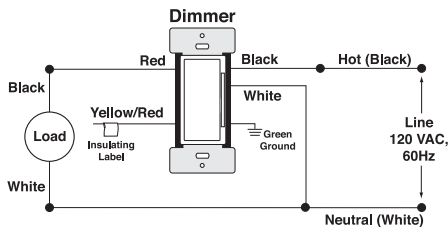

AESTHETICS:

In-wall dimmers and switches boast the new Leviton design with true rocker action, pressing the top to turn on and the bottom to turn off. For the 600W and 1000W dimmers, the dim/brighten bar is conveniently located along the right side of the paddle, ensuring ease of use. Vanishing LEDs to the left of the dimmer paddle show current and target light level with real-time feedback. To meet any decor, color change kits are available in white, ivory, light almond, gray, black, and brown. For the most professional installation, pair the device with an optional Leviton screwless wallplate.

Features and Benefits

- No hub required
- Voice control using Amazon Alexa or Google Assistant
- Works with Nest
- Integrate with IFTTT to expand control
- Scheduling, remote access, and control via the My Leviton app for iOS and Android
- Control up to 99 devices, 50 schedules, 50 activities, 50 rooms, 50 scenes, and 20 residences within the My Leviton app
- Six color change kits available
- Remotes available for 3-way/multi-location control
- Limited 5-year warranty

DW1KD 1000W Dimmer with Wi-Fi Technology

SINGLE POLE WIRING DIAGRAM