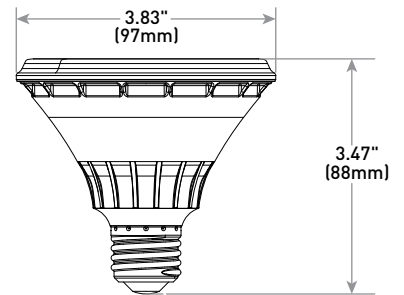

PAR30 Series

LED Lamps

Product Description

Cree® PAR30 Short and Long Neck LED Spot and Flood Lights for Bright, Focused Light. With a choice of dimmable 25° spot or 40° flood lights to personalize your lighting experience, the Cree PAR30 LED bulb is an ideal choice in areas where focused or dramatic pools of light are desired — such as in a recessed can over a kitchen prep area or a track lighting fixture highlighting artwork on a wall. In addition, this LED bulb delivers a beautiful, bright white light with a high color fidelity that makes colors look the way they were intended.

Performance Summary

Utilizes Cree TrueWhite® Technology
Beam Spreads: 25° Spot, 40° Flood
Lamp Delivered Light Output: 850 lumens
Input Power: 10.5 watts (75W equivalent)
CRI: >90
CCT: 3000K
100% Satisfaction Guarantee*: 5 years
Lifetime: Designed to last at least 35,000 hours
Dimming: Dimmable to 5% with select dimmers
ENERGY STAR® Certified
Must order in multiples of master carton (MC) quantities; MC = (12) Single-Lamp Cartons
Center Beam Candlepower (CBCP): 1600 cd (flood), 3050 cd (spot)

Long Neck

Short Neck

Ordering Information

Example: PAR30L-75W-30K-25D-U1

	75W	30K					U1
Product	Watt Equivalent	CCT	Beam Spread	Voltage	Base	CRI	Packaging Options
PAR30L Long Neck PAR30S Short Neck	75W 75 Watt (850 lumens)	30K 3000K	25D 25° Spot - Available only with PAR30L 40D 40° Flood	Blank 120 Volt	Blank E26 (screw base)	Blank >90 CRI	U1 Single-Lamp Carton Master Carton = (12) Single-Lamp Cartons

CONSTRUCTION & MATERIALS

- PAR30L-type bulb design weighs 10.2 ounces [290g]
- PAR30S-type bulb design weighs 10.4 ounces [295g]
- E26 Medium standard screw type base
- Bulb meets ANSI standards for PAR30 dimensions
- Mercury free
- **Dimensions:** 5.0" H x 3.75" W x 3.75" D (Single-Lamp Carton); 6.0" H x 12.0" W x 15.75" D (Master Carton)