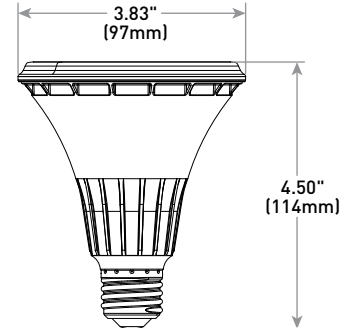

PAR30 Series

LED Lamps

Product Description

Cree® PAR30 Short and Long Neck LED Spot and Flood Lights for Bright, Focused Light. With a choice of dimmable 25° spot or 40° flood lights to personalize your lighting experience, the Cree PAR30 LED bulb is an ideal choice in areas where focused or dramatic pools of light are desired — such as in a recessed can over a kitchen prep area or a track lighting fixture highlighting artwork on a wall. In addition, this LED bulb delivers a beautiful, bright white light with a high color fidelity that makes colors look the way they were intended.

Performance Summary

Utilizes Cree TrueWhite® Technology
Beam Spreads: 25° Spot, 40° Flood
Lamp Delivered Light Output: 850 lumens
Input Power: 10.5 watts (75W equivalent)
CRI: >90
CCT: 3000K
100% Satisfaction Guarantee*: 5 years
Lifetime: Designed to last at least 35,000 hours
Dimming: Dimmable to 5% with select dimmers
ENERGY STAR® Certified
Must order in multiples of master carton (MC) quantities; MC = (12) Single-Lamp Cartons
Center Beam Candlepower (CBCP): 1600 cd (flood), 3050 cd (spot)

Long Neck

Short Neck

Ordering Information

Example: PAR30L-75W-30K-25D-U1

	75W	30K					U1
Product	Watt Equivalent	CCT	Beam Spread	Voltage	Base	CRI	Packaging Options
PAR30L Long Neck PAR30S Short Neck	75W 75 Watt (850 lumens)	30K 3000K	25D 25° Spot - Available only with PAR30L 40D 40° Flood	Blank 120 Volt	Blank E26 (screw base)	Blank >90 CRI	U1 Single-Lamp Carton Master Carton = (12) Single-Lamp Cartons

CONSTRUCTION & MATERIALS

- PAR30L-type bulb design weighs 10.2 ounces [290g]
- PAR30S-type bulb design weighs 10.4 ounces [295g]
- E26 Medium standard screw type base
- Bulb meets ANSI standards for PAR30 dimensions
- Mercury free
- **Dimensions:** 5.0" H x 3.75" W x 3.75" D (Single-Lamp Carton); 6.0" H x 12.0" W x 15.75" D (Master Carton)