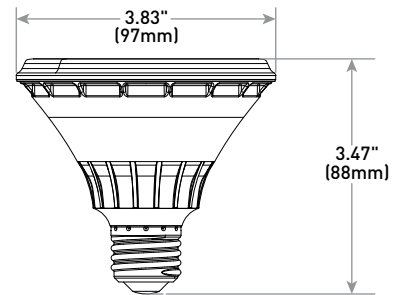

PAR30 Series

LED Lamps

Product Description

Cree® PAR30 Short and Long Neck LED Spot and Flood Lights for Bright, Focused Light. With a choice of dimmable 25° spot or 40° flood lights to personalize your lighting experience, the Cree PAR30 LED bulb is an ideal choice in areas where focused or dramatic pools of light are desired — such as in a recessed can over a kitchen prep area or a track lighting fixture highlighting artwork on a wall. In addition, this LED bulb delivers a beautiful, bright white light with a high color fidelity that makes colors look the way they were intended.

Performance Summary

Utilizes Cree TrueWhite® Technology
Beam Spreads: 25° Spot, 40° Flood
Lamp Delivered Light Output: 850 lumens
Input Power: 10.5 watts (75W equivalent)
CRI: >90
CCT: 3000K
100% Satisfaction Guarantee*: 5 years
Lifetime: Designed to last at least 35,000 hours
Dimming: Dimmable to 5% with select dimmers
ENERGY STAR® Certified
Must order in multiples of master carton (MC) quantities; MC = (12) Single-Lamp Cartons
Center Beam Candlepower (CBCP): 1600 cd (flood), 3050 cd (spot)

Long Neck

Short Neck

Ordering Information

Example: PAR30L-75W-30K-25D-U1

	75W	30K					U1
Product	Watt Equivalent	CCT	Beam Spread	Voltage	Base	CRI	Packaging Options
PAR30L Long Neck PAR30S Short Neck	75W 75 Watt (850 lumens)	30K 3000K	25D 25° Spot - Available only with PAR30L 40D 40° Flood	Blank 120 Volt	Blank E26 (screw base)	Blank >90 CRI	U1 Single-Lamp Carton Master Carton = (12) Single-Lamp Cartons

CONSTRUCTION & MATERIALS

- PAR30L-type bulb design weighs 10.2 ounces [290g]
- PAR30S-type bulb design weighs 10.4 ounces [295g]
- E26 Medium standard screw type base
- Bulb meets ANSI standards for PAR30 dimensions
- Mercury free
- **Dimensions:** 5.0" H x 3.75" W x 3.75" D (Single-Lamp Carton); 6.0" H x 12.0" W x 15.75" D (Master Carton)