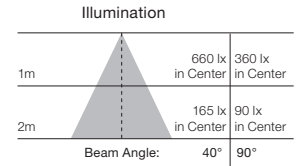

5"/6" Downlight Gimbal