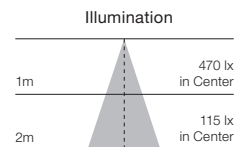

PRODUCT INFORMATION

4", 5"/6" LED gimbal recessed downlight retrofits

Applications

- Residential
- Office
- Retail
- Hospitality

Features

- Gimbal adjusts to 30° and rotates 355°
- Direct replacement for reflector lamps
- Dimmable
- Long life—50,000 hours
- High efficiency/Environmentally friendly
- T24 and T20 compliant
- JA8-2016
- c-UL-us damp location listed
- ENERGY STAR® certified*
- 5 Year warranty

E26 Adapter included (S9001 shown) 

GU24 Adapter sold separately (S8999)

GU10 Adapter sold separately (S9000)

4" Downlight Gimbal

5"/6" Downlight Gimbal

4", 5"/6" LED Gimbal Recessed Downlight Retrofits

Item Number	Lamp Description	W	V	CRI	CCT	Lm	Bm	M.O.L. (Inches)	Life/ Hrs.	UPC	Pack
4" LED Gimbal Retrofits											
S29463*	9.5WLED/DIR/4/40'/27K/120V	9.5	120	90	2700K	600	40°	3 1/2	50K	045923294631	8/1
S29464*	9.5WLED/DIR/4/40'/30K/120V	9.5	120	90	3000K	600	40°	3 1/2	50K	045923294648	8/1
S29465*	9.5WLED/DIR/4/40'/40K/120V	9.5	120	90	4000K	600	40°	3 1/2	50K	045923294655	8/1
S29466*	9.5WLED/DIR/4/90'/27K/120V	9.5	120	90	2700K	600	90°	3 1/2	50K	045923294662	8/1
S29467*	9.5WLED/DIR/4/90'/30K/120V	9.5	120	90	3000K	600	90°	3 1/2	50K	045923294679	8/1
S29468*	9.5WLED/DIR/4/90'/40K/120V	9.5	120	90	4000K	600	90°	3 1/2	50K	045923294686	8/1
5"/6" LED Gimbal Retrofits											
S29472*	13WLED/DIR/5"-6"/27K/120V	13	120	90	2700K	800	90°	3 7/8	50K	045923094729	8/1
S29473*	13WLED/DIR/5"-6"/30K/120V	13	120	90	3000K	800	90°	3 7/8	50K	045923094736	8/1
S29474*	13WLED/DIR/5"-6"/40K/120V	13	120	90	4000K	800	90°	3 7/8	50K	045923294747	8/1