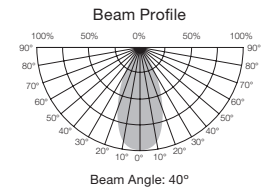

5"/6" Downlight Gimbal