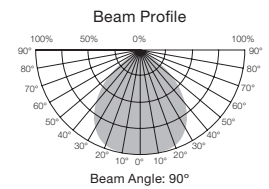

PRODUCT INFORMATION

4", 5"/6" LED gimbal recessed downlight retrofits

Applications

- Residential
- Office
- Retail
- Hospitality

Features

- Gimbal adjusts to 30° and rotates 355°
- Direct replacement for reflector lamps
- Dimmable
- Long life—50,000 hours
- High efficiency/Environmentally friendly
- T24 and T20 compliant
- JA8-2016
- c-UL-us damp location listed
- ENERGY STAR® certified*
- 5 Year warranty

E26 Adapter included (S9001 shown) 

GU24 Adapter sold separately (S8999)

GU10 Adapter sold separately (S9000)

4" Downlight Gimbal

5"/6" Downlight Gimbal

4", 5"/6" LED Gimbal Recessed Downlight Retrofits

Item Number	Lamp Description	W	V	CRI	CCT	Lm	Bm	M.O.L. (Inches)	Life/ Hrs.	UPC	Pack
4" LED Gimbal Retrofits											
S29463*	9.5WLED/DIR/4/40'/27K/120V	9.5	120	90	2700K	600	40°	3 1/2	50K	045923294631	8/1
S29464*	9.5WLED/DIR/4/40'/30K/120V	9.5	120	90	3000K	600	40°	3 1/2	50K	045923294648	8/1
S29465*	9.5WLED/DIR/4/40'/40K/120V	9.5	120	90	4000K	600	40°	3 1/2	50K	045923294655	8/1
S29466*	9.5WLED/DIR/4/90'/27K/120V	9.5	120	90	2700K	600	90°	3 1/2	50K	045923294662	8/1
S29467*	9.5WLED/DIR/4/90'/30K/120V	9.5	120	90	3000K	600	90°	3 1/2	50K	045923294679	8/1
S29468*	9.5WLED/DIR/4/90'/40K/120V	9.5	120	90	4000K	600	90°	3 1/2	50K	045923294686	8/1
5"/6" LED Gimbal Retrofits											
S29472*	13WLED/DIR/5"-6"/27K/120V	13	120	90	2700K	800	90°	3 7/8	50K	045923094729	8/1
S29473*	13WLED/DIR/5"-6"/30K/120V	13	120	90	3000K	800	90°	3 7/8	50K	045923094736	8/1
S29474*	13WLED/DIR/5"-6"/40K/120V	13	120	90	4000K	800	90°	3 7/8	50K	045923294747	8/1