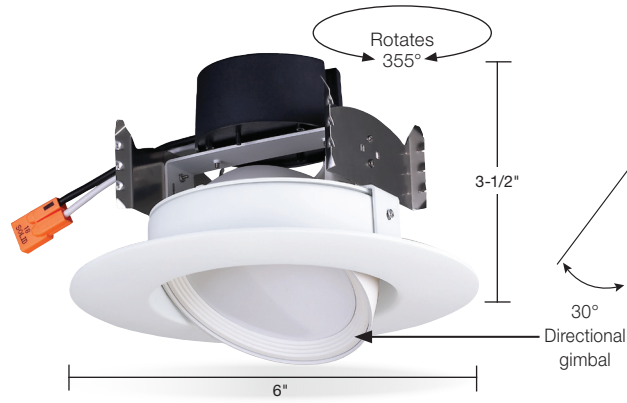

PRODUCT INFORMATION

4", 5"/6" LED gimbal recessed downlight retrofits

Applications

- Residential
- Office
- Retail
- Hospitality

Features

- Gimbal adjusts to 30° and rotates 355°
- Direct replacement for reflector lamps
- Dimmable
- Long life—50,000 hours
- High efficiency/Environmentally friendly
- T24 and T20 compliant
- JA8-2016
- c-UL-us damp location listed
- ENERGY STAR® certified*
- 5 Year warranty

E26 Adapter included (S9001 shown) 

GU24 Adapter sold separately (S8999)

GU10 Adapter sold separately (S9000)

4" Downlight Gimbal

5"/6" Downlight Gimbal

4", 5"/6" LED Gimbal Recessed Downlight Retrofits

Item Number	Lamp Description	W	V	CRI	CCT	Lm	Bm	M.O.L. (Inches)	Life/ Hrs.	UPC	Pack
4" LED Gimbal Retrofits											
S29463*	9.5WLED/DIR/4/40'/27K/120V	9.5	120	90	2700K	600	40°	3 1/2	50K	045923294631	8/1
S29464*	9.5WLED/DIR/4/40'/30K/120V	9.5	120	90	3000K	600	40°	3 1/2	50K	045923294648	8/1
S29465*	9.5WLED/DIR/4/40'/40K/120V	9.5	120	90	4000K	600	40°	3 1/2	50K	045923294655	8/1
S29466*	9.5WLED/DIR/4/90'/27K/120V	9.5	120	90	2700K	600	90°	3 1/2	50K	045923294662	8/1
S29467*	9.5WLED/DIR/4/90'/30K/120V	9.5	120	90	3000K	600	90°	3 1/2	50K	045923294679	8/1
S29468*	9.5WLED/DIR/4/90'/40K/120V	9.5	120	90	4000K	600	90°	3 1/2	50K	045923294686	8/1
5"/6" LED Gimbal Retrofits											
S29472*	13WLED/DIR/5"-6"/27K/120V	13	120	90	2700K	800	90°	3 7/8	50K	045923094729	8/1
S29473*	13WLED/DIR/5"-6"/30K/120V	13	120	90	3000K	800	90°	3 7/8	50K	045923094736	8/1
S29474*	13WLED/DIR/5"-6"/40K/120V	13	120	90	4000K	800	90°	3 7/8	50K	045923294747	8/1