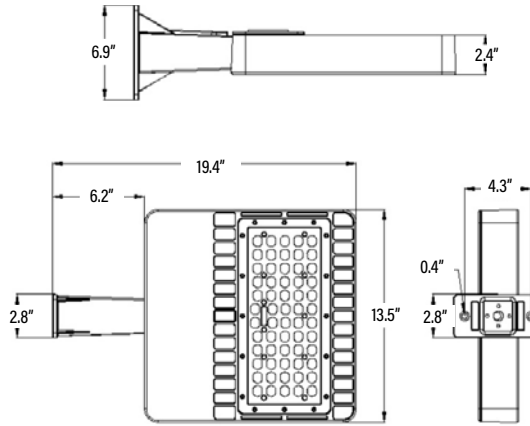

PERFORMANCE DATA

PACKAGING

Item#: **83935**  
**LED SHOE BOX FIXTURE**

**DIMENSIONS** (Inches)

Length	19.4"
Width/Diameter	13.5"
Height	2.4"
Weight (Lbs)	14.6

Line drawings may not be to scale and are for general reference only.