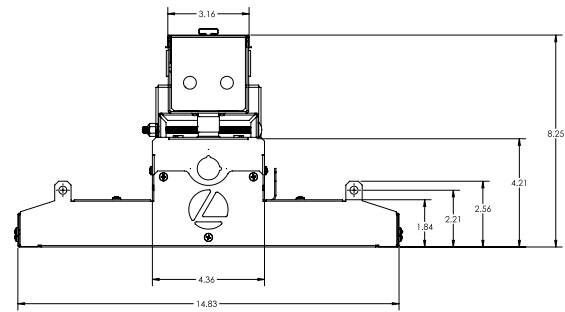

Dimensions

All dimensions are inches (centimeters) unless otherwise indicated.

Fixture utilizing back pack

IBE L24 LUMINAIRE

IBE L24 LUMINAIRE