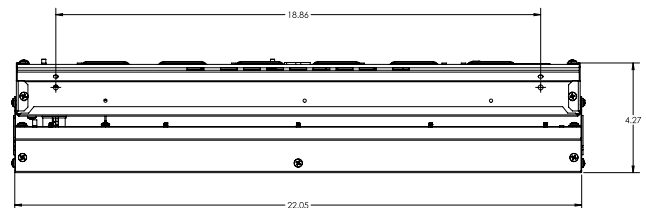

Dimensions

All dimensions are inches (centimeters) unless otherwise indicated.

Fixture utilizing back pack

IBE L24 LUMINAIRE

IBE L24 LUMINAIRE