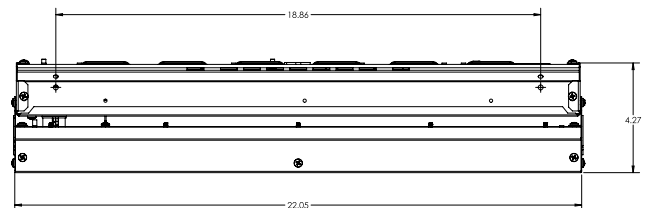

Dimensions

All dimensions are inches (centimeters) unless otherwise indicated.

Fixture utilizing back pack

IBE L24 LUMINAIRE

IBE L24 LUMINAIRE