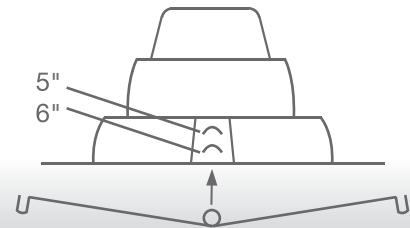

5-6" DOWNLIGHT 12W TITANIUM CRI^{SP} LED SERIES

12W REPLACES

75W Inc.

80% Energy Savings

\$219 Savings per lamp*

- ⌚ Suitable for installation in 5" or 6" housing
- ⌚ Wet location rated
- ⌚ Exceptional color rendering CRI 90
- ⌚ Richer reds and natural skin tones (R9 64, R13 95)
- ⌚ Smooth dimming with existing dimmers
- ⌚ GU24 connector available

- 50,000 H
- DIMMABLE
- 70 LPW EFFICACY
- 5 YR WARRANTY
- CRI (Ra)
- WET LOCATION

DOWNLIGHT PRODUCT FEATURES

5-6" Housing Installation

This downlight is suitable for use in most standard 5" and 6" housings that have spring retaining brackets. Simply adjust the mounting springs accordingly for easy installation.