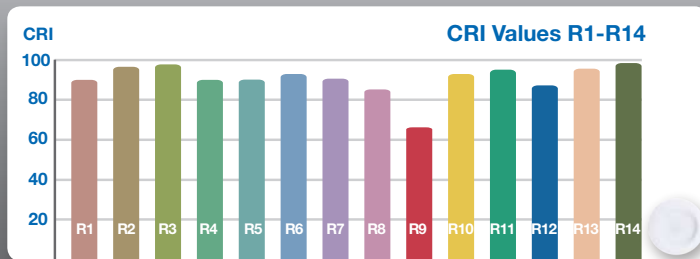

5-6" DOWNLIGHT 12W TITANIUM CRI^{SP} LED SERIES

12W REPLACES

75W Inc.

80% Energy Savings

\$219 Savings per lamp*

- ⌚ Suitable for installation in 5" or 6" housing
- ⌚ Wet location rated
- ⌚ Exceptional color rendering CRI 90
- ⌚ Richer reds and natural skin tones (R9 64, R13 95)
- ⌚ Smooth dimming with existing dimmers
- ⌚ GU24 connector available

Exceptional Color Rendering

The CRI^{SP} SERIES DOWNLIGHT 12W lamp features a typical CRI 90, R9 64 and R13 95, providing crisp and vibrant colors across the whole spectrum. Its exceptional R9-R14 values (R9 & R13) provide redder reds, natural looking skin tones and whiter whites. In addition, this lamp's color temperatures fall within a 4-step Macadam ellipse to ensure minimal color deviation across lamps.

5-6" DOWNLIGHT 12W TITANIUM CRI^{SP} LED SERIES

APPLICATIONS

General Lighting

Recessed Lighting

Accent Lighting

SPECIFICATIONS**

Product Model	97991 12DL6DIM/927	97992 12DL6DIM/930	97993 12DL6DIM/940
Type	5-6" Downlight	5-6" Downlight	5-6" Downlight
Base	E26 / LED Adapter (GU24 optional)	E26 / LED Adapter (GU24 optional)	E26 / LED Adapter (GU24 optional)
Power (W)	12	12	12
Voltage - Frequency	120V 60Hz	120V 60Hz	120V 60Hz
Color Temp. (ANSI)	Soft White 2700K	Warm White 3000K	Cool White 4000K
CRI (Ra)	90	90	90
R9 / R13 (typ.)	64 / 95	64 / 95	64 / 95
Typical lumens (lm)	840	840	840
Efficacy (LPW)	70	70	70
Beam Angle	100°	100°	100°
Dimmable	Yes***	Yes***	Yes***
Housing Compatibility	Most 5" and 6" housing	Most 5" and 6" housing	Most 5" and 6" housing
Power Factor	0.9	0.9	0.9
Rated Lifetime - L70 (hrs.)	50,000	50,000	50,000
Dia. x MOL	7.52"x3.03"(191x77mm)	7.52"x3.03"(191x77mm)	7.52"x3.03"(191x77mm)
Weight (lb. / g)	0.57lb. / 259g	0.57lb. / 259g	0.57lb. / 259g