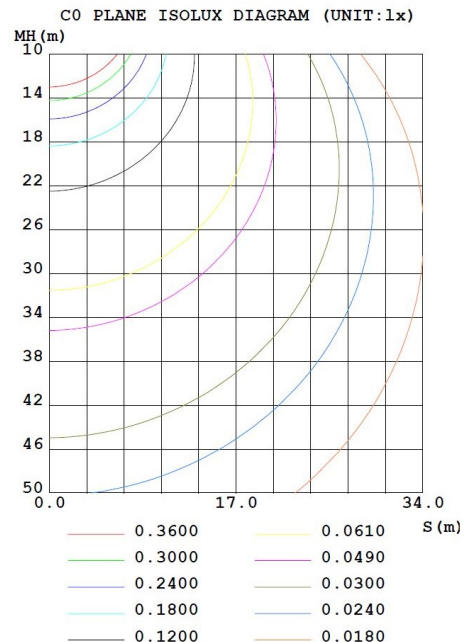

FEATURES

- Comfortable stark white light
- Smooth uniform dimming
- Medium E26 base

SPECIFICATIONS

DIMMABLE	YES
SAFETY RATING	UL DAMP LOCATION
CRI	80
COLOR	DAYLIGHT WHITE
COLOR TEMPERATURE	5000K
LIFE HOURS	35,000 HOURS
WATTAGE	6 WATTS
LUMENS	450
VOLTAGE	120V
BASE TYPE	E26
INCANDESCENT EQUAL	40 WATTS
ENCLOSED FIXTURE RATED	YES
BEAM ANGLE	220-DEGREES
HEIGHT	.. 4.2 IN.
DIAMETER	..2. IN.
CASE QUANTITY	50

TYPICAL APPLICATIONS

- Ceiling fan fixtures
- Table lamps
- Floor lamp

WARRANTY

Warranty

5Years

PHOTOMETRICS