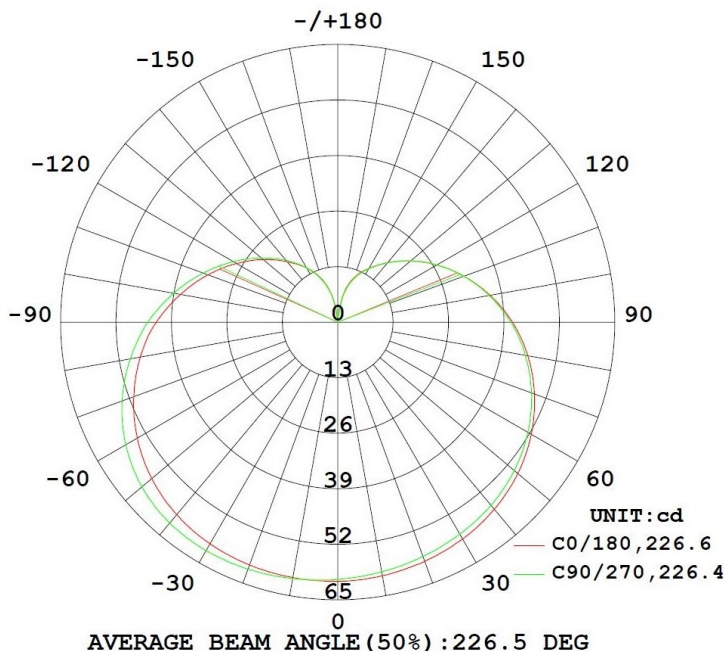

FEATURES

- Comfortable stark white light
- Smooth uniform dimming
- Medium E26 base

SPECIFICATIONS

DIMMABLE	YES
SAFETY RATING	UL DAMP LOCATION
CRI	80
COLOR	DAYLIGHT WHITE
COLOR TEMPERATURE	5000K
LIFE HOURS	35,000 HOURS
WATTAGE	6 WATTS
LUMENS	450
VOLTAGE	120V
BASE TYPE	E26
INCANDESCENT EQUAL	40 WATTS
ENCLOSED FIXTURE RATED	YES
BEAM ANGLE	220-DEGREES
HEIGHT	.. 4.2 IN.
DIAMETER	..2. IN.
CASE QUANTITY	50

TYPICAL APPLICATIONS

- Ceiling fan fixtures
- Table lamps
- Floor lamp

WARRANTY

Warranty

5Years

PHOTOMETRICS