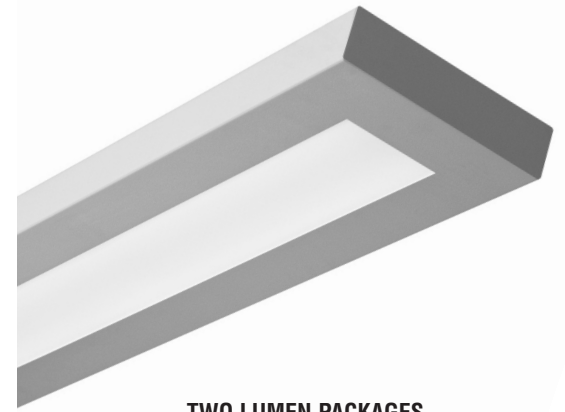

SLP/SLW Series

Low Profile Pendant Lighting

FEATURES AND SPECIFICATIONS

PLT introduces LED low profile rectilinear Lighting that can be pendant mounted individually. Ideal for general lighting applications in both commercial and residential applications for circulation spaces, high impact areas and kitchen islands and home offices. The versatility and clean styling makes this an ideal choice in many applications.

SIZE W x L x H in inches

4ft. - 7.60" x 48" x 1.9"
8ft. - 7.60" x 96" x 1.9"

MOUNTING

Mount with 4' adjustable cable (2 for 4' unit or 8' unit, included). Consult factory for longer cables.

TWO LUMEN PACKAGES