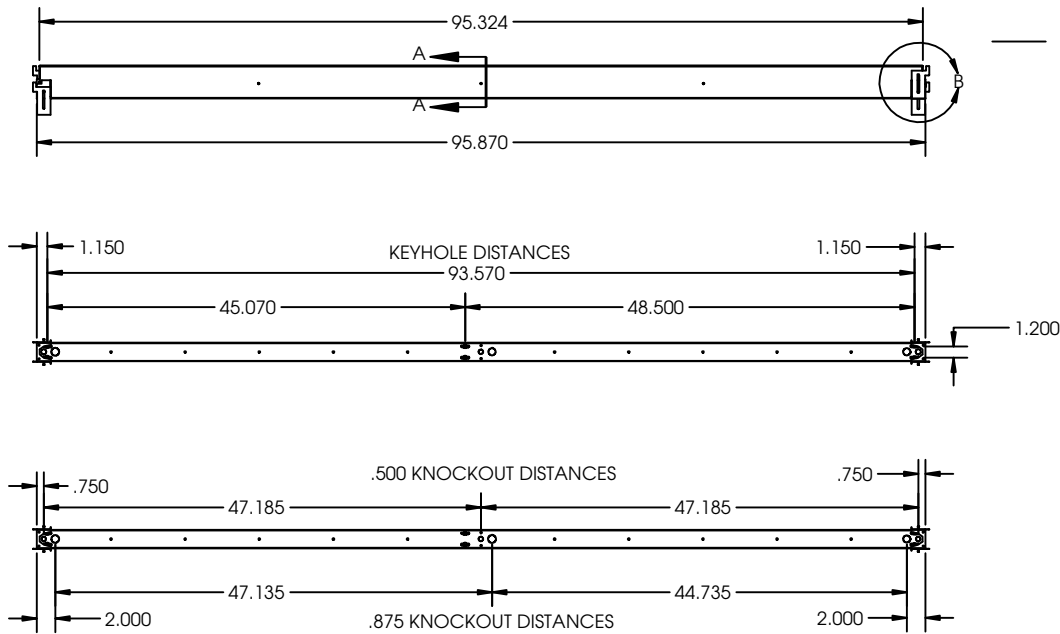

8 FT-UP and DOWN LIGHT

Example: 23WSF96LUR24WD48WDMV40KWH

23W	SF	96L	UR24WD48W	DMV	40K	WH	
Series 23P Pendant Mounted		Length 96L 96"	Wattage & Lumen UR24WD48W Up Light 24 System Watts, Down Light 48 System Watts, 7200 Delivered Lumens UR36WD72W Up Light 36 System Watts, Down Light 72 System Watts, 10800 Delivered Lumens	Driver DMV 0-10V Dimming *Field installed-Dimming Wire DMVFID 0-10V Dimming *Factory installed-Dimming Wire	Color Temperature 30K 3000K 35K 3500K 40K 4000K 50K 5000K	Finish WH White BK Black SI Silver	Configuration Blank Individual -B Beginner Run -E Ender Run -J Joiner
Lens Material SF Snap In Frosted Acrylic Lens (85% transmission) Special for LEDs, Only available for uplight and downlight	Options HC301WH Cable kit with 4' Cable & 3 Wires Power Feed/Cable Incl. and White Canopy HC302WH Cable kit with 12' Cable & 3 Wires Power feed/Cable Incl. and White Canopy HC3015WWH Cable kit with 4' Cable & 5 Wires Power Feed/Cable Incl. and White Canopy HC3025WWH Cable kit with 12' Cable & 5 Wires Power feed/Cable Incl. and White Canopy 2SCS24WH Two Stem kits with 24" Stem, Canopy and Mounting hardware for a 4' fixture						

Catalog Number:
Notes:

Recessed Mount for T-Bar Ceiling

RECESSED MOUNT (R) 48L Drawing

END BRACKET DESIGNED TO SIT OVER VARIOUS SIZED GRID

RECESSED MOUNT (R) 96L Drawing

Catalog Number:
Notes:

Dimensions

All dimensions are inches. Specifications subject to change without notice