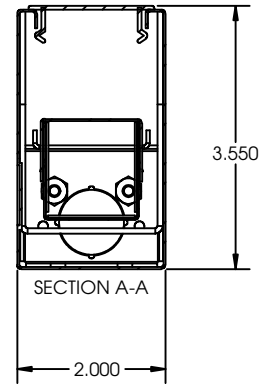

WALL MOUNT 96L Drawing

*Consult factory for more options.

Plug in system Options - it's for continuous run application by simply plugging in sections together

Part Number	Descriptions
PI1	3 Wires Harness, Including White, Black and Green
PI2	4 Wires Harness, Including White, Black, Green and Blue for Emergency Battery Backup
PI3D	5 Wires Harness, Including White, Black, Green, Violet and Gray

* Add the accessories part numbers at the end to be factory installed

Catalog Number:

Notes: