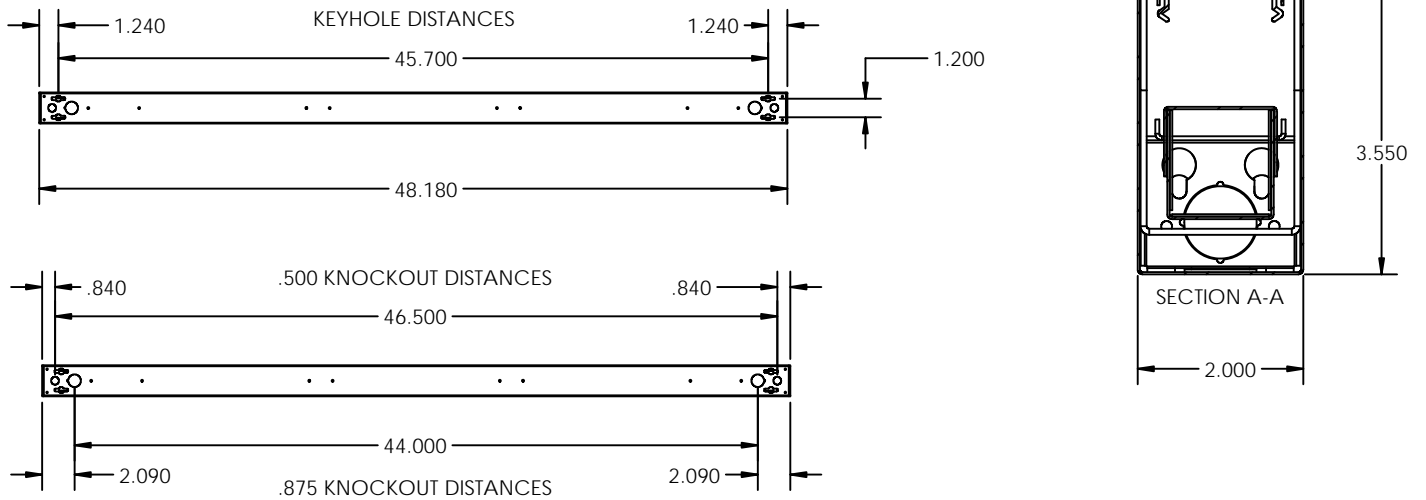

8 FT-UP LIGHT ONLY or DOWN LIGHT ONLY

Example: 23PSF96LUR52W5200LDMV40KWH

23P	SF	96L	U	R52W5200L	DMV	40K	WH	
Series 23W Wall Mounted 23P Pendant Mounted 23R Recess Mounted, Flangeless 23RR 1/2" Recess Flanged For Before Drywall installation 23RF Flanged For Exiting Drywall installation		Length 96L 96"	Direct/Indirect U Up Light Only Blank Down Light Only	Wattage & Lumen R52W5200L 52 System Watts, 5200 Delivered Lumens R76W7600L 76 System Watts, 7600 Delivered Lumens R90W9000L 90 System Watts, 9000 Delivered Lumens	Driver DMV 0-10V Dimming *Field installed-Dimming Wire DMVFID 0-10V Dimming *Factory installed-Dimming Wire	Color Temperature 30K 3000K 35K 3500K 40K 4000K 50K 5000K	Finish WH White BK Black SI Silver	Configuration Blank Individual -B Beginner Run -E Ender Run -J Joiner
Lens Material SF Snap In Frosted Acrylic Lens (85% transmission) Special for LEDs, Only available for uplight and downlight	Options HC301WH Cable kit with 4' Cable & 3 Wires Power Feed/Cable Incl. and White Canopy HC302WH Cable kit with 12' Cable & 3 Wires Power feed/Cable Incl. and White Canopy HC3015WWH Cable kit with 4' Cable & 5 Wires Power Feed/Cable Incl. and White Canopy HC3025WWH Cable kit with 12' Cable & 5 Wires Power feed/Cable Incl. and White Canopy 2SCS24WH Two Stem kits with 24" Stem, Canopy and Mounting hardware for a 4' fixture							

* Add the accessories part numbers at the end to be factory installed

Catalog Number:

Notes:

23 Series

Direct/Indirect
Wall Mount/ Surface Mount Linear Fixture

PENDANT/SURFACE MOUNT 48L Drawing

PENDANT/SURFACE MOUNT 96L Drawing