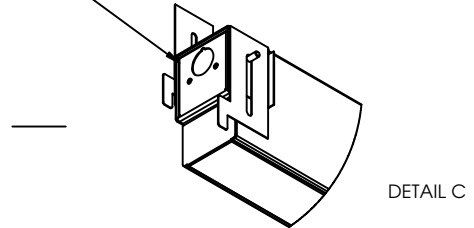

Catalog Number:
Notes:

Recessed Mount for T-Bar Ceiling

RECESSED MOUNT (R) 48L Drawing

END BRACKET DESIGNED TO SIT OVER VARIOUS SIZED GRID

RECESSED MOUNT (R) 96L Drawing

Catalog Number:
Notes:

Dimensions

All dimensions are inches. Specifications subject to change without notice