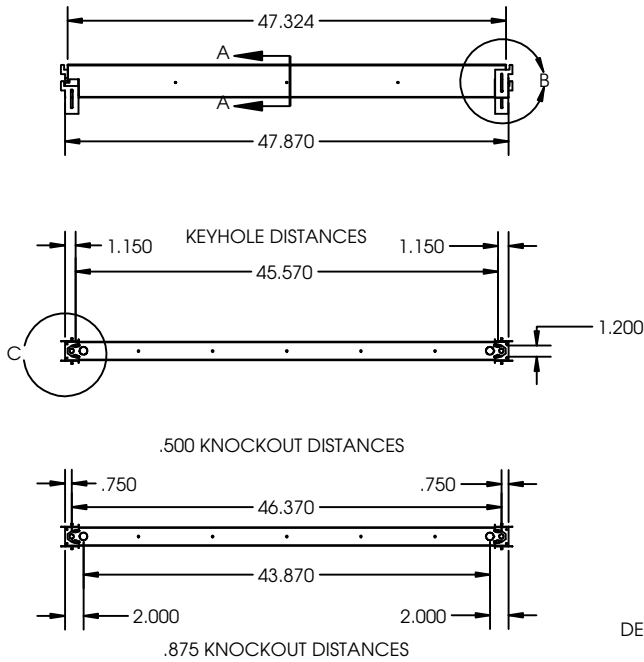

Recessed Mount for T-Bar Ceiling

RECESSED MOUNT (R) 48L Drawing

END BRACKET DESIGNED TO SIT OVER VARIOUS SIZED GRID