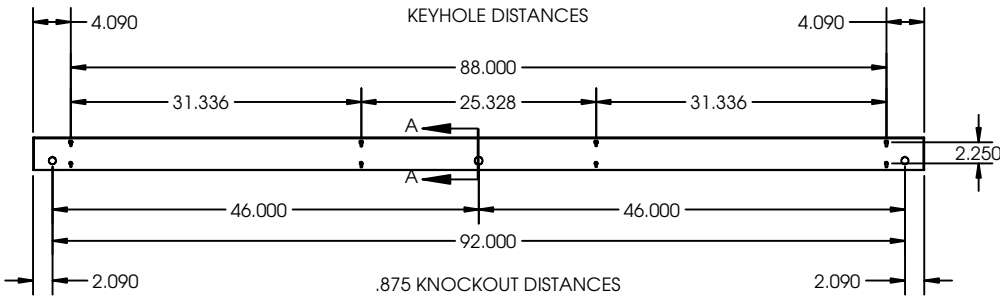

WALL MOUNT 96L Drawing

*Consult factory for more options.

Plug in system Options - it's for continuous run application by simply plugging in sections together

Part Number	Descriptions
PI1	3 Wires Harness, Including White, Black and Green
PI2	4 Wires Harness, Including White, Black, Green and Blue for Emergency Battery Backup
PI3D	5 Wires Harness, Including White, Black, Green, Violet and Gray

* Add the accessories part numbers at the end to be factory installed

Catalog Number:

Notes: