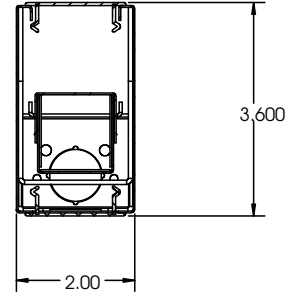

FEATURES & SPECIFICATIONS

INTENDED USE

A linear 2 x 3 fixture for distinctive architectural lighting plans. Ideal for corridors, lobbies, and office areas, 2 x 3 Series fixtures can be installed individually or in a continuous run. Specially designed for direct/indirect lighting with snap in lensto hide the lamps or LED arrays. Ideal where downlight and uplight are required. Suitable for Dry and Damp locations.

HOUSING

Die-formed and welded 22-gauge cold rolled steel Knockouts on ends allow continuous wireway mounting. Housing is specially designed for direct/indirect lighting with separating lamps compartments for each.

DIFFUSERS

Fixture accepts various lenses or louvers. 4' and 8' units have a steel mullion to join two individual diffusers. Snap in reflector is ideal for uplight lens.

MOUNTING

Fixtures can be surface mounted to the ceiling or pendant hung by stem or cable.

TYPICAL OPTIONS AND ACCESSORIES Cord sets, whips, occupancy sensors Hanging kits, Wire guards. Contact factory for additional options.

ORDERING INFORMATION

4 FT-UP and DOWN LIGHT

Example: 23WSF48LUR12WD24WDMV40KWH

23W	SF	48L	UR12WD24W	DMV	40K	WH	
Series		Length		Driver			Configuration
23W Wall Mounted		48L 48"		DMV 0-10V Dimming *Field installed-Dimming Wire			Blank Individual
23P Pendant Mounted			Wattage & Lumen	DMVFID 0-10V Dimming *Factory installed-Dimming Wire	Color Temperature	Finish	-B Beginner Run
			UR12WD24W Up Light 12 System Watts, Down Light 24 System Watts, 3600 Delivered Lumens		30K 3000K	WH White	-E Ender Run
			UR18WD36W Up Light 18 System Watts, Down Light 36 System Watts, 5400 Delivered Lumens		35K 3500K	BK Black	-J Joiner
					40K 4000K	SI Silver	
					50K 5000K		
	Lens Material			Options			
	SF Snap In Frosted Acrylic Lens (85% transmission) Special for LEDs, Only available for uplight and downlight			HC301WH Cable kit with 4' Cable & 3 Wires Power Feed/Cable Incl. and White Canopy			
				HC302WH Cable kit with 12' Cable & 3 Wires Power feed/Cable Incl. and White Canopy			
				HC3015WWH Cable kit with 4' Cable & 5 Wires Power Feed/Cable Incl. and White Canopy			
				HC3025WWH Cable kit with 12' Cable & 5 Wires Power feed/Cable Incl. and White Canopy			
				2SCS24WH Two Stem kits with 24" Stem, Canopy and Mounting hardware for a 4' fixture			

4 FT-UP LIGHT ONLY or DOWN LIGHT ONLY

Example: 23PSF48LUR26W2600LDMV40KWH

23P	SF	48L	U	R26W2600L	DMV	40K	WH	
Series		Length	Direct/Indirect		Driver			Configuration
23W Wall Mounted		48L 48"	U Up Light Only		DMV 0-10V Dimming *Field installed-Dimming Wire	Color Temperature	Finish	Blank Individual
23P Pendant Mounted			Blank Down Light Only	Wattage & Lumen	DMVFID 0-10V Dimming *Factory installed-Dimming Wire	30K 3000K	WH White	-B Beginner Run
23R Recess Mounted, Flangeless				R26W2600L 26 System Watts, 2600 Delivered Lumens		35K 3500K	BK Black	-E Ender Run
23RR 1/2" Recess Flanged For Before Drywall installation				R38W3800L 38 System Watts, 3800 Delivered Lumens		40K 4000K	SI Silver	-J Joiner
23RF Flanged For Exiting Drywall installation	Lens Material			R45W4500L 45 System Watts, 4500 Delivered Lumens		50K 5000K		
	SF Snap In Frosted Acrylic Lens (85% transmission) Special for LEDs, Only available for uplight and downlight				Options			
					HC301WH Cable kit with 4' Cable & 3 Wires Power Feed/Cable Incl. and White Canopy			
					HC302WH Cable kit with 12' Cable & 3 Wires Power feed/Cable Incl. and White Canopy			
					HC3015WWH Cable kit with 4' Cable & 5 Wires Power Feed/Cable Incl. and White Canopy			
					HC3025WWH Cable kit with 12' Cable & 5 Wires Power feed/Cable Incl. and White Canopy			
					2SCS24WH Two Stem kits with 24" Stem, Canopy and Mounting hardware for a 4' fixture			

*23R-Designed for standard 1" grid. Consult factory for custom made grid size.

Catalog Number:
Notes: