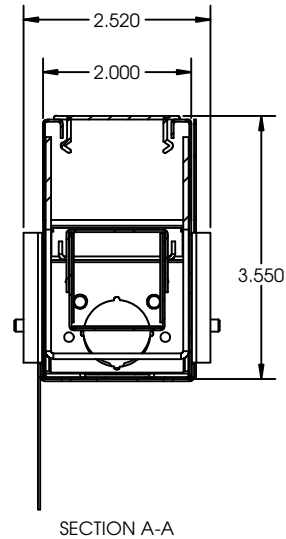

*23R-Designed for standard 1" grid. Consult factory for custom made grid size.

Catalog Number:
Notes:

Dimensions

All dimensions are inches. Specifications subject to change without notice

WALL MOUNT 48L Drawing

* Add the accessories part numbers at the end to be factory installed

Catalog Number:

Notes:

23 Series

Direct/Indirect
Wall Mount/ Surface Mount Linear Fixture

PENDANT/SURFACE MOUNT 48L Drawing

PENDANT/SURFACE MOUNT 96L Drawing

Catalog Number:
Notes:

RECESSED MOUNT (RF) 48L Drawing

FLUSH FLANGE RECESS Recessed Mount (RF)

RECESSED MOUNT(RR) 96L Drawing

RECESS FOR DRY WALL Recessed Mount (RR)

*consult factory for custom flange depth

Catalog Number:
Notes:

Recessed Mount for T-Bar Ceiling

RECESSED MOUNT (R) 48L Drawing

END BRACKET DESIGNED TO SIT OVER VARIOUS SIZED GRID

RECESSED MOUNT (R) 96L Drawing

Catalog Number:
Notes:

Dimensions

All dimensions are inches. Specifications subject to change without notice