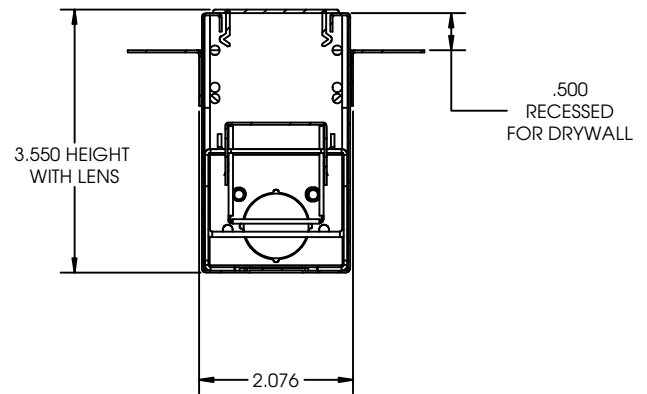

FLUSH FLANGE RECESS Recessed Mount (RF)