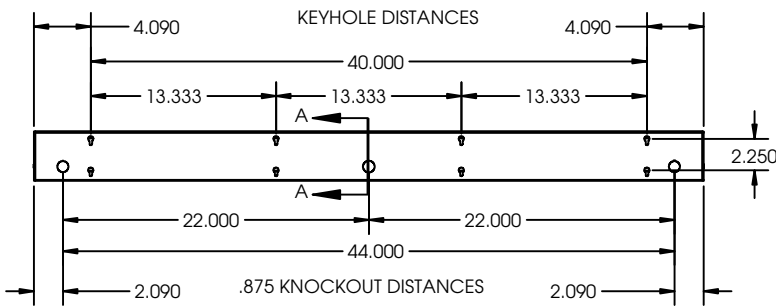

8 FT-UP LIGHT ONLY or DOWN LIGHT ONLY

Example: 23PSF96LUR52W5200LDMV40KWH

23P	SF	96L	U	R52W5200L	DMV	40K	WH	
Series 23W Wall Mounted 23P Pendant Mounted 23R Recess Mounted, Flangeless 23RR 1/2" Recess Flanged For Before Drywall installation 23RF Flanged For Exiting Drywall installation		Length 96L 96"	Direct/Indirect U Up Light Only Blank Down Light Only	Wattage & Lumen R52W5200L 52 System Watts, 5200 Delivered Lumens R76W7600L 76 System Watts, 7600 Delivered Lumens R90W9000L 90 System Watts, 9000 Delivered Lumens	Driver DMV 0-10V Dimming *Field installed-Dimming Wire DMVFID 0-10V Dimming *Factory installed-Dimming Wire	Color Temperature 30K 3000K 35K 3500K 40K 4000K 50K 5000K	Finish WH White BK Black SI Silver	Configuration Blank Individual -B Beginner Run -E Ender Run -J Joiner
Lens Material SF Snap In Frosted Acrylic Lens (85% transmission) Special for LEDs, Only available for uplight and downlight	Options HC301WH Cable kit with 4' Cable & 3 Wires Power Feed/Cable Incl. and White Canopy HC302WH Cable kit with 12' Cable & 3 Wires Power feed/Cable Incl. and White Canopy HC3015WWH Cable kit with 4' Cable & 5 Wires Power Feed/Cable Incl. and White Canopy HC3025WWH Cable kit with 12' Cable & 5 Wires Power feed/Cable Incl. and White Canopy 2SCS24WH Two Stem kits with 24" Stem, Canopy and Mounting hardware for a 4' fixture							

*23R-Designed for standard 1" grid. Consult factory for custom made grid size.

Catalog Number:
Notes:

Dimensions

All dimensions are inches. Specifications subject to change without notice

WALL MOUNT 48L Drawing