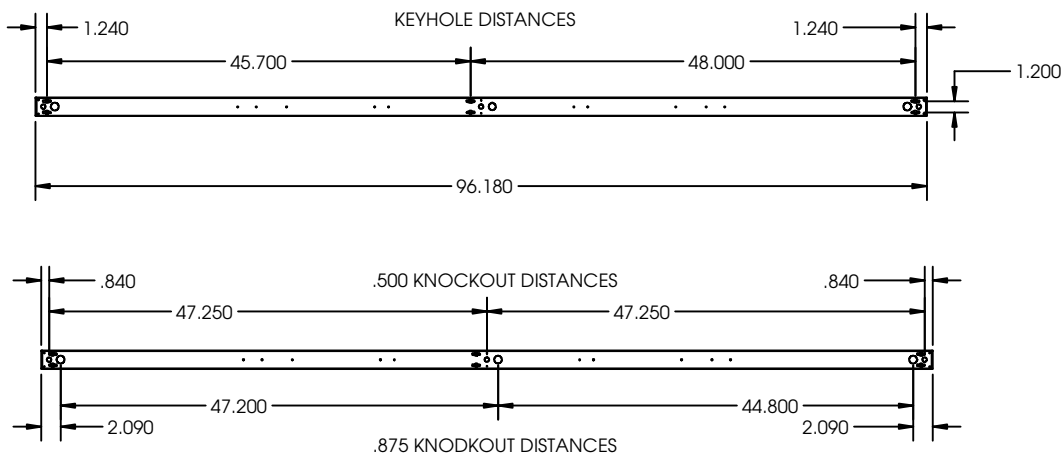

8 FT-UP and DOWN LIGHT

Example: 23WSF96LUR24WD48WDMV40KWH

23W	SF	96L	UR24WD48W	DMV	40K	WH	
Series 23P Pendant Mounted		Length 96L 96"	Wattage & Lumen UR24WD48W Up Light 24 System Watts, Down Light 48 System Watts, 7200 Delivered Lumens UR36WD72W Up Light 36 System Watts, Down Light 72 System Watts, 10800 Delivered Lumens	Driver DMV 0-10V Dimming *Field installed-Dimming Wire DMVFID 0-10V Dimming *Factory installed-Dimming Wire	Color Temperature 30K 3000K 35K 3500K 40K 4000K 50K 5000K	Finish WH White BK Black SI Silver	Configuration Blank Individual -B Beginner Run -E Ender Run -J Joiner
Lens Material SF Snap In Frosted Acrylic Lens (85% transmission) Special for LEDs, Only available for uplight and downlight	Options HC301WH Cable kit with 4' Cable & 3 Wires Power Feed/Cable Incl. and White Canopy HC302WH Cable kit with 12' Cable & 3 Wires Power feed/Cable Incl. and White Canopy HC3015WWH Cable kit with 4' Cable & 5 Wires Power Feed/Cable Incl. and White Canopy HC3025WWH Cable kit with 12' Cable & 5 Wires Power feed/Cable Incl. and White Canopy 2SCS24WH Two Stem kits with 24" Stem, Canopy and Mounting hardware for a 4' fixture						

* Add the accessories part numbers at the end to be factory installed

Catalog Number:

Notes:

23 Series

Direct/Indirect
Wall Mount/ Surface Mount Linear Fixture

PENDANT/SURFACE MOUNT 48L Drawing

PENDANT/SURFACE MOUNT 96L Drawing