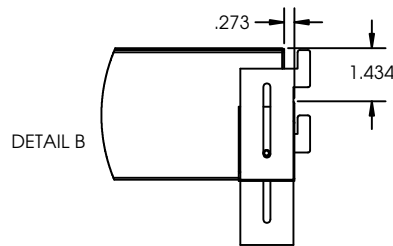

Recessed Mount for T-Bar Ceiling

RECESSED MOUNT (R) 48L Drawing

END BRACKET DESIGNED TO SIT OVER VARIOUS SIZED GRID