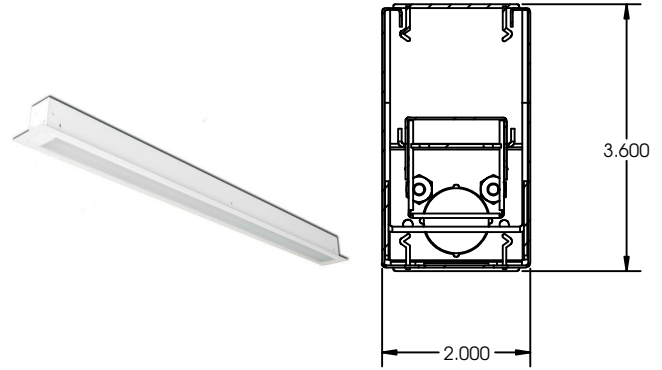

DIMENSIONS

All dimensions are inches. Specifications subject to change without notice.

ORDERING INFORMATION

8 FT-UP and DOWN LIGHT

Example: 23WSF96LUR24WD48WDMV40KWH

23W	SF	96L	UR24WD48W	DMV	40K	WH	
Series 23P Pendant Mounted		Length 96L 96"	Wattage & Lumen UR24WD48W Up Light 24 System Watts, Down Light 48 System Watts, 7200 Delivered Lumens UR36WD72W Up Light 36 System Watts, Down Light 72 System Watts, 10800 Delivered Lumens	Driver DMV 0-10V Dimming *Field installed-Dimming Wire DMVFID 0-10V Dimming *Factory installed-Dimming Wire	Color Temperature 30K 3000K 35K 3500K 40K 4000K 50K 5000K	Finish WH White BK Black SI Silver	Configuration Blank Individual -B Beginner Run -E Ender Run -J Joiner
Lens Material SF Snap In Frosted Acrylic Lens (85% transmission) Special for LEDs, Only available for uplight and downlight	Options HC301WH Cable kit with 4' Cable & 3 Wires Power Feed/Cable Incl. and White Canopy HC302WH Cable kit with 12' Cable & 3 Wires Power feed/Cable Incl. and White Canopy HC3015WWH Cable kit with 4' Cable & 5 Wires Power Feed/Cable Incl. and White Canopy HC3025WWH Cable kit with 12' Cable & 5 Wires Power feed/Cable Incl. and White Canopy 2SCS24WH Two Stem kits with 24" Stem, Canopy and Mounting hardware for a 4' fixture						

8 FT-UP LIGHT ONLY or DOWN LIGHT ONLY

Example: 23PSF96LUR52W5200LDMV40KWH

23P	SF	96L	U	R52W5200L	DMV	40K	WH	
Series 23W Wall Mounted 23P Pendant Mounted 23R Recess Mounted, Flangeless 23RR 1/2" Recess Flanged For Before Drywall installation 23RF Flanged For Exiting Drywall installation		Length 96L 96"	Direct/Indirect U Up Light Only Blank Down Light Only	Wattage & Lumen R52W5200L 52 System Watts, 5200 Delivered Lumens R76W7600L 76 System Watts, 7600 Delivered Lumens R90W9000L 90 System Watts, 9000 Delivered Lumens	Driver DMV 0-10V Dimming *Field installed-Dimming Wire DMVFID 0-10V Dimming *Factory installed-Dimming Wire	Color Temperature 30K 3000K 35K 3500K 40K 4000K 50K 5000K	Finish WH White BK Black SI Silver	Configuration Blank Individual -B Beginner Run -E Ender Run -J Joiner
Lens Material SF Snap In Frosted Acrylic Lens (85% transmission) Special for LEDs, Only available for uplight and downlight	Options HC301WH Cable kit with 4' Cable & 3 Wires Power Feed/Cable Incl. and White Canopy HC302WH Cable kit with 12' Cable & 3 Wires Power feed/Cable Incl. and White Canopy HC3015WWH Cable kit with 4' Cable & 5 Wires Power Feed/Cable Incl. and White Canopy HC3025WWH Cable kit with 12' Cable & 5 Wires Power feed/Cable Incl. and White Canopy 2SCS24WH Two Stem kits with 24" Stem, Canopy and Mounting hardware for a 4' fixture							

*23R-Designed for standard 1" grid. Consult factory for custom made grid size.

Catalog Number:
Notes: