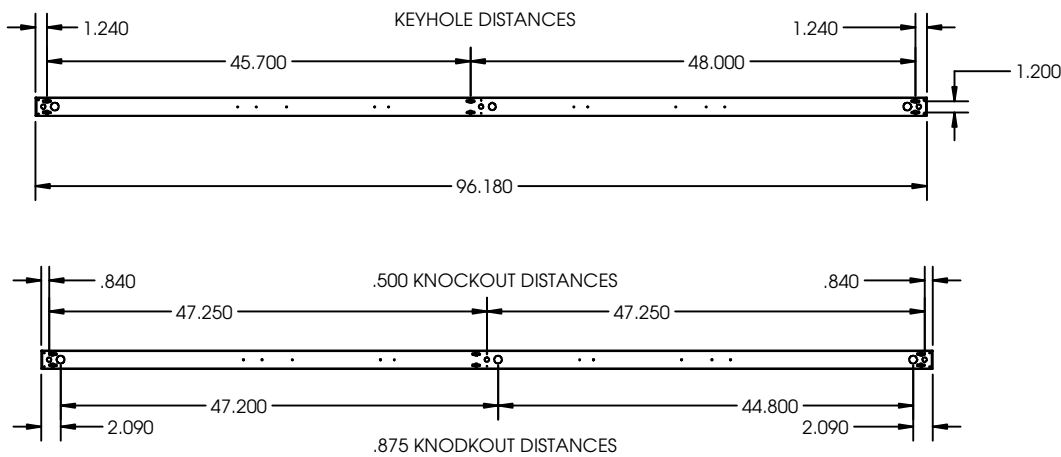

8 FT-UP and DOWN LIGHT

Example: 23WSF96LUR24WD48WDMV40KWH

23W	SF	96L	UR24WD48W	DMV	40K	WH	
Series 23P Pendant Mounted		Length 96L 96"	Wattage & Lumen UR24WD48W Up Light 24 System Watts, Down Light 48 System Watts, 7200 Delivered Lumens UR36WD72W Up Light 36 System Watts, Down Light 72 System Watts, 10800 Delivered Lumens	Driver DMV 0-10V Dimming *Field installed-Dimming Wire DMVFID 0-10V Dimming *Factory installed-Dimming Wire	Color Temperature 30K 3000K 35K 3500K 40K 4000K 50K 5000K	Finish WH White BK Black SI Silver	Configuration Blank Individual -B Beginner Run -E Ender Run -J Joiner
Lens Material SF Snap In Frosted Acrylic Lens (85% transmission) Special for LEDs, Only available for uplight and downlight		Options HC301WH Cable kit with 4' Cable & 3 Wires Power Feed/Cable Incl. and White Canopy HC302WH Cable kit with 12' Cable & 3 Wires Power feed/Cable Incl. and White Canopy HC3015WWH Cable kit with 4' Cable & 5 Wires Power Feed/Cable Incl. and White Canopy HC3025WWH Cable kit with 12' Cable & 5 Wires Power feed/Cable Incl. and White Canopy 2SCS24WH Two Stem kits with 24" Stem, Canopy and Mounting hardware for a 4' fixture					

* Add the accessories part numbers at the end to be factory installed

Catalog Number:

Notes:

23 Series

Direct/Indirect
Wall Mount/ Surface Mount Linear Fixture

PENDANT/SURFACE MOUNT 48L Drawing

PENDANT/SURFACE MOUNT 96L Drawing