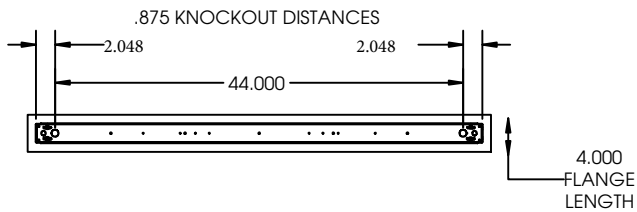

RECESSED MOUNT (RF) 48L Drawing