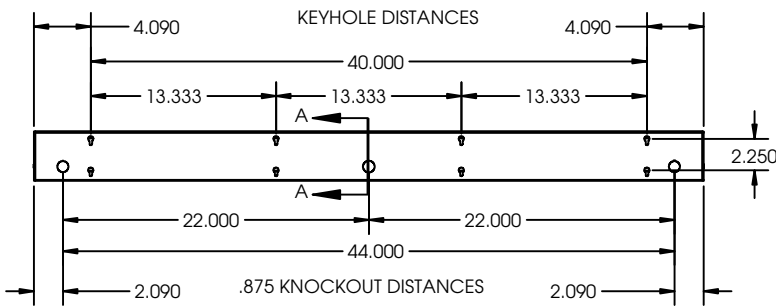

8 FT-UP LIGHT ONLY or DOWN LIGHT ONLY

Example: 23PSF96LUR52W5200LDMV40KWH

23P	SF	96L	U	R52W5200L	DMV	40K	WH	
Series 23W Wall Mounted 23P Pendant Mounted 23R Recess Mounted, Flangeless 23RR 1/2" Recess Flanged For Before Drywall installation 23RF Flanged For Exiting Drywall installation		Length 96L 96"	Direct/Indirect U Up Light Only Blank Down Light Only	Wattage & Lumen R52W5200L 52 System Watts, 5200 Delivered Lumens R76W7600L 76 System Watts, 7600 Delivered Lumens R90W9000L 90 System Watts, 9000 Delivered Lumens	Driver DMV 0-10V Dimming *Field installed-Dimming Wire DMVFID 0-10V Dimming *Factory installed-Dimming Wire	Color Temperature 30K 3000K 35K 3500K 40K 4000K 50K 5000K	Finish WH White BK Black SI Silver	Configuration Blank Individual -B Beginner Run -E Ender Run -J Joiner
Lens Material SF Snap In Frosted Acrylic Lens (85% transmission) Special for LEDs, Only available for uplight and downlight		Options HC301WH Cable kit with 4' Cable & 3 Wires Power Feed/Cable Incl. and White Canopy HC302WH Cable kit with 12' Cable & 3 Wires Power feed/Cable Incl. and White Canopy HC3015WWH Cable kit with 4' Cable & 5 Wires Power Feed/Cable Incl. and White Canopy HC3025WWH Cable kit with 12' Cable & 5 Wires Power feed/Cable Incl. and White Canopy 2SCS24WH Two Stem kits with 24" Stem, Canopy and Mounting hardware for a 4' fixture						

*23R-Designed for standard 1" grid. Consult factory for custom made grid size.

Catalog Number:
Notes:

Dimensions

All dimensions are inches. Specifications subject to change without notice

**WALL MOUNT
48L Drawing**