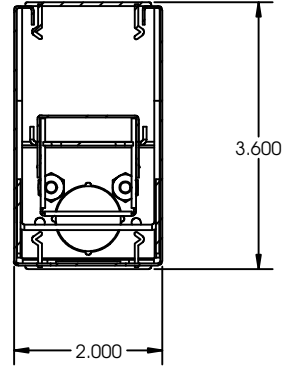

4 FT-UP LIGHT ONLY or DOWN LIGHT ONLY

Example: 23PSF48LUR26W2600LDMV40KWH

23P	SF	48L	U	R26W2600L	DMV	40K	WH	
Series		Length	Direct/Indirect		Driver			Configuration
23W Wall Mounted		48L 48"	U Up Light Only		DMV 0-10V Dimming *Field installed-Dimming Wire			Blank Individual
23P Pendant Mounted			Blank Down Light Only	Wattage & Lumen	DMVFID 0-10V Dimming *Factory installed-Dimming Wire	Color Temperature	Finish	-B Beginner Run
23R Recess Mounted, Flangeless				R26W2600L 26 System Watts, 2600 Delivered Lumens		30K 3000K	WH White	-E Ender Run
23RR 1/2" Recess Flanged For Before Drywall installation				R38W3800L 38 System Watts, 3800 Delivered Lumens		35K 3500K	BK Black	-J Joiner
23RF Flanged For Exiting Drywall installation	Lens Material			R45W4500L 45 System Watts, 4500 Delivered Lumens		40K 4000K	SI Silver	
	SF Snap In Frosted Acrylic Lens (85% transmission) Special for LEDs, Only available for uplight and downlight					50K 5000K		
						Options		
					HC301WH Cable kit with 4' Cable & 3 Wires Power Feed/Cable Incl. and White Canopy			
					HC302WH Cable kit with 12' Cable & 3 Wires Power feed/Cable Incl. and White Canopy			
					HC3015WWH Cable kit with 4' Cable & 5 Wires Power Feed/Cable Incl. and White Canopy			
					HC3025WWH Cable kit with 12' Cable & 5 Wires Power feed/Cable Incl. and White Canopy			
					2SCS24WH Two Stem kits with 24" Stem, Canopy and Mounting hardware for a 4' fixture			

*23R-Designed for standard 1" grid. Consult factory for custom made grid size.

Catalog Number:
Notes:

DIMENSIONS

All dimensions are inches. Specifications subject to change without notice.

ORDERING INFORMATION

*23R-Designed for standard 1" grid. Consult factory for custom made grid size.

Catalog Number:
Notes:

Dimensions

All dimensions are inches. Specifications subject to change without notice

**WALL MOUNT
48L Drawing**