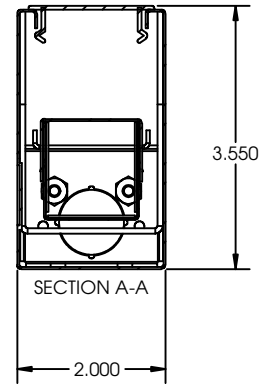

*Consult factory for more options.

Plug in system Options - it's for continuous run application by simply plugging in sections together

Part Number	Descriptions
PI1	3 Wires Harness, Including White, Black and Green
PI2	4 Wires Harness, Including White, Black, Green and Blue for Emergency Battery Backup
PI3D	5 Wires Harness, Including White, Black, Green, Violet and Gray

* Add the accessories part numbers at the end to be factory installed

Catalog Number:

Notes: