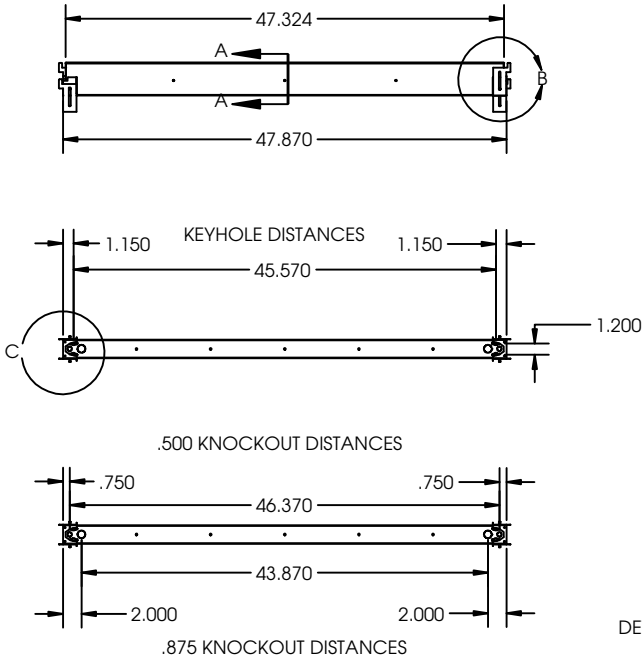

8 FT-UP and DOWN LIGHT

Example: 23WSF96LUR24WD48WDMV40KWH

23W	SF	96L	UR24WD48W	DMV	40K	WH	
Series 23P Pendant Mounted		Length 96L 96"	Wattage & Lumen UR24WD48W Up Light 24 System Watts, Down Light 48 System Watts, 7200 Delivered Lumens UR36WD72W Up Light 36 System Watts, Down Light 72 System Watts, 10800 Delivered Lumens	Driver DMV 0-10V Dimming *Field installed-Dimming Wire DMVFID 0-10V Dimming *Factory installed-Dimming Wire	Color Temperature 30K 3000K 35K 3500K 40K 4000K 50K 5000K	Finish WH White BK Black SI Silver	Configuration Blank Individual -B Beginner Run -E Ender Run -J Joiner
Lens Material SF Snap In Frosted Acrylic Lens (85% transmission) Special for LEDs, Only available for uplight and downlight		Options HC301WH Cable kit with 4' Cable & 3 Wires Power Feed/Cable Incl. and White Canopy HC302WH Cable kit with 12' Cable & 3 Wires Power feed/Cable Incl. and White Canopy HC3015WWH Cable kit with 4' Cable & 5 Wires Power Feed/Cable Incl. and White Canopy HC3025WWH Cable kit with 12' Cable & 5 Wires Power feed/Cable Incl. and White Canopy 2SCS24WH Two Stem kits with 24" Stem, Canopy and Mounting hardware for a 4' fixture					

Catalog Number:
Notes:

RECESSED MOUNT (R) 48L Drawing

END BRACKET DESIGNED TO SIT OVER VARIOUS SIZED GRID

RECESSED MOUNT (R) 96L Drawing

Catalog Number:
Notes:

Dimensions

All dimensions are inches. Specifications subject to change without notice