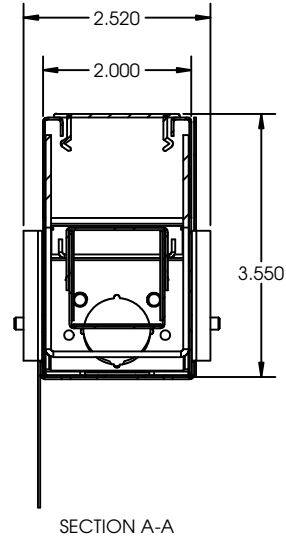

*23R-Designed for standard 1" grid. Consult factory for custom made grid size.

Catalog Number:
Notes:

Dimensions

All dimensions are inches. Specifications subject to change without notice

**WALL MOUNT
48L Drawing**

* Add the accessories part numbers at the end to be factory installed

Catalog Number:

Notes:

23 Series

Direct/Indirect
Wall Mount/ Surface Mount Linear Fixture

PENDANT/SURFACE MOUNT 48L Drawing

PENDANT/SURFACE MOUNT 96L Drawing

Catalog Number:
Notes:

RECESSED MOUNT (RF) 48L Drawing

FLUSH FLANGE RECESS Recessed Mount (RF)

RECESSED MOUNT(RR) 96L Drawing

RECESS FOR DRY WALL Recessed Mount (RR)

*consult factory for custom flange depth

Catalog Number:
Notes:

RECESSED MOUNT (R) 48L Drawing

END BRACKET DESIGNED TO SIT OVER VARIOUS SIZED GRID

RECESSED MOUNT (R) 96L Drawing

Catalog Number:
Notes:

Dimensions

All dimensions are inches. Specifications subject to change without notice