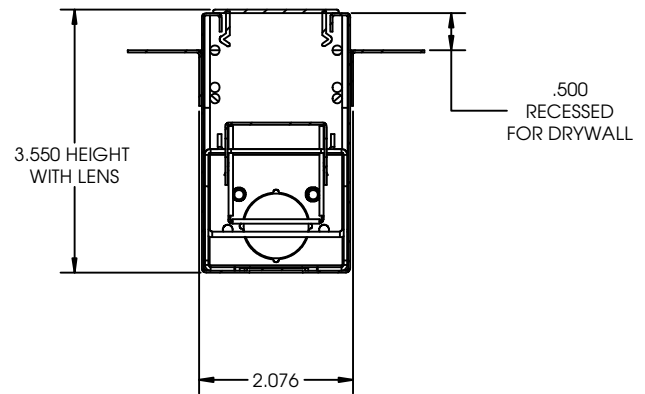

FLUSH FLANGE RECESS Recessed Mount (RF)