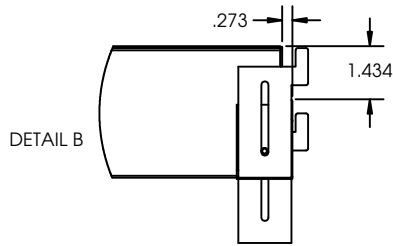

RECESSED MOUNT (R) 48L Drawing

END BRACKET DESIGNED TO SIT OVER VARIOUS SIZED GRID