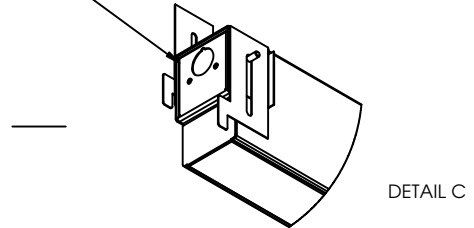

RECESSED MOUNT (R) 96L Drawing

Catalog Number:
Notes: