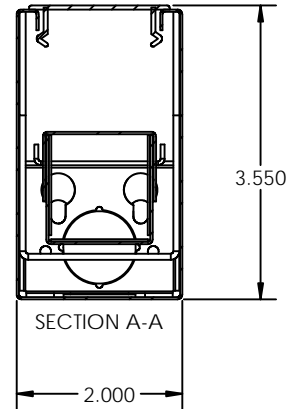

*23R-Designed for standard 1" grid. Consult factory for custom made grid size.

Catalog Number:
Notes:

Dimensions

All dimensions are inches. Specifications subject to change without notice

**WALL MOUNT
48L Drawing**

* Add the accessories part numbers at the end to be factory installed

Catalog Number:

Notes:

23 Series

Direct/Indirect
Wall Mount/ Surface Mount Linear Fixture

PENDANT/SURFACE MOUNT 48L Drawing

PENDANT/SURFACE MOUNT 96L Drawing