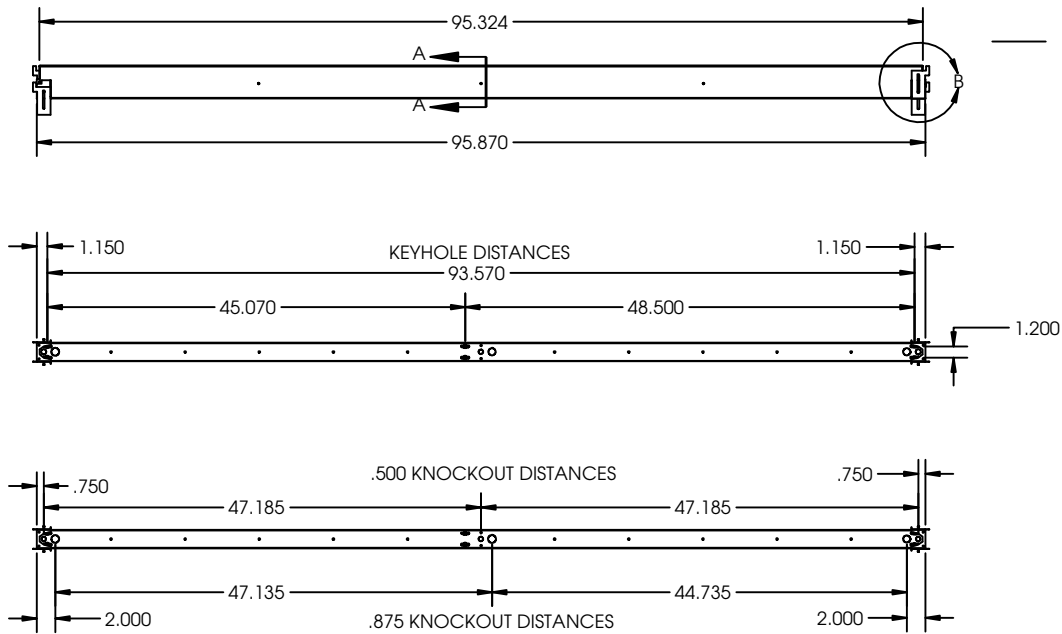

8 FT-UP and DOWN LIGHT

Example: 23WSF96LUR24WD48WDMV40KWH

23W	SF	96L	UR24WD48W	DMV	40K	WH	
Series 23P Pendant Mounted		Length 96L 96"	Wattage & Lumen UR24WD48W Up Light 24 System Watts, Down Light 48 System Watts, 7200 Delivered Lumens UR36WD72W Up Light 36 System Watts, Down Light 72 System Watts, 10800 Delivered Lumens	Driver DMV 0-10V Dimming *Field installed-Dimming Wire DMVFID 0-10V Dimming *Factory installed-Dimming Wire	Color Temperature 30K 3000K 35K 3500K 40K 4000K 50K 5000K	Finish WH White BK Black SI Silver	Configuration Blank Individual -B Beginner Run -E Ender Run -J Joiner
Lens Material SF Snap In Frosted Acrylic Lens (85% transmission) Special for LEDs, Only available for uplight and downlight		Options HC301WH Cable kit with 4' Cable & 3 Wires Power Feed/Cable Incl. and White Canopy HC302WH Cable kit with 12' Cable & 3 Wires Power feed/Cable Incl. and White Canopy HC3015WWH Cable kit with 4' Cable & 5 Wires Power Feed/Cable Incl. and White Canopy HC3025WWH Cable kit with 12' Cable & 5 Wires Power feed/Cable Incl. and White Canopy 2SCS24WH Two Stem kits with 24" Stem, Canopy and Mounting hardware for a 4' fixture					

Catalog Number:
Notes:

RECESSED MOUNT (R) 48L Drawing

END BRACKET DESIGNED TO SIT OVER VARIOUS SIZED GRID

RECESSED MOUNT (R) 96L Drawing

Catalog Number:
Notes:

Dimensions

All dimensions are inches. Specifications subject to change without notice