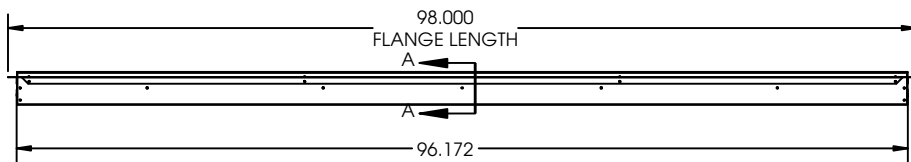

Catalog Number:
Notes:

RECESSED MOUNT (RF) 48L Drawing

FLUSH FLANGE RECESS Recessed Mount (RF)

RECESSED MOUNT(RR) 96L Drawing

RECESS FOR DRY WALL Recessed Mount (RR)

*consult factory for custom flange depth