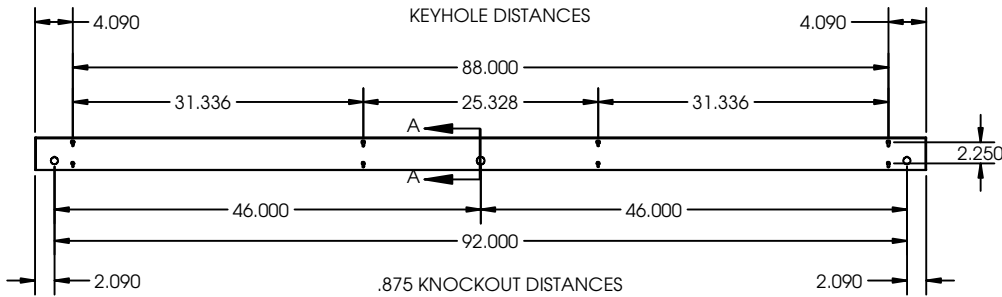

**WALL MOUNT
96L Drawing**

*Consult factory for more options.

Plug in system Options - it's for continuous run application by simply plugging in sections together

Part Number	Descriptions
PI1	3 Wires Harness, Including White, Black and Green
PI2	4 Wires Harness, Including White, Black, Green and Blue for Emergency Battery Backup
PI3D	5 Wires Harness, Including White, Black, Green, Violet and Gray

* Add the accessories part numbers at the end to be factory installed

Catalog Number:

Notes: