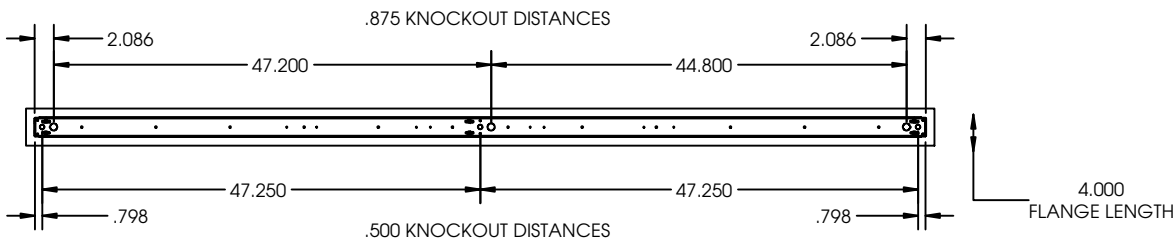

RECESSED MOUNT(RR) 96L Drawing

RECESS FOR DRY WALL Recessed Mount (RR)

*consult factory for custom flange depth

Catalog Number:
Notes: