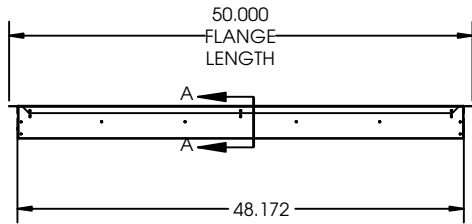

RECESSED MOUNT (RF) 48L Drawing