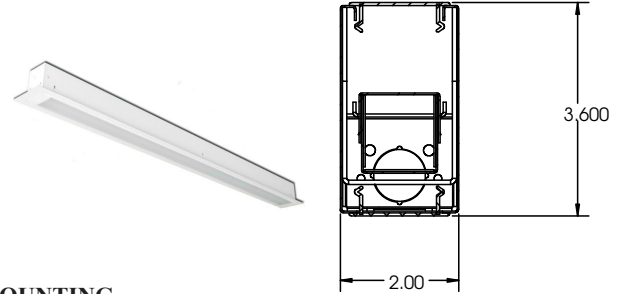

FEATURES & SPECIFICATIONS

INTENDED USE

A linear 2 x 3 fixture for distinctive architectural lighting plans. Ideal for corridors, lobbies, and office areas, 2 x 3 Series fixtures can be installed individually or in a continuous run. Specially designed for direct/indirect lighting with snap in lensto hide the lamps or LED arrays. Ideal where downlight and uplight are required. Suitable for Dry and Damp locations.

HOUSING

Die-formed and welded 22-gauge cold rolled steel Knockouts on ends allow continuous wireway mounting. Housing is specially designed for direct/indirect lighting with separating lamps compartments for each.

DIFFUSERS

Fixture accepts various lenses or louvers. 4' and 8' units have a steel mullion to join two individual diffusers. Snap in reflector is ideal for uplight lens.

MOUNTING

Fixtures can be surface mounted to the ceiling or pendant hung by stem or cable.