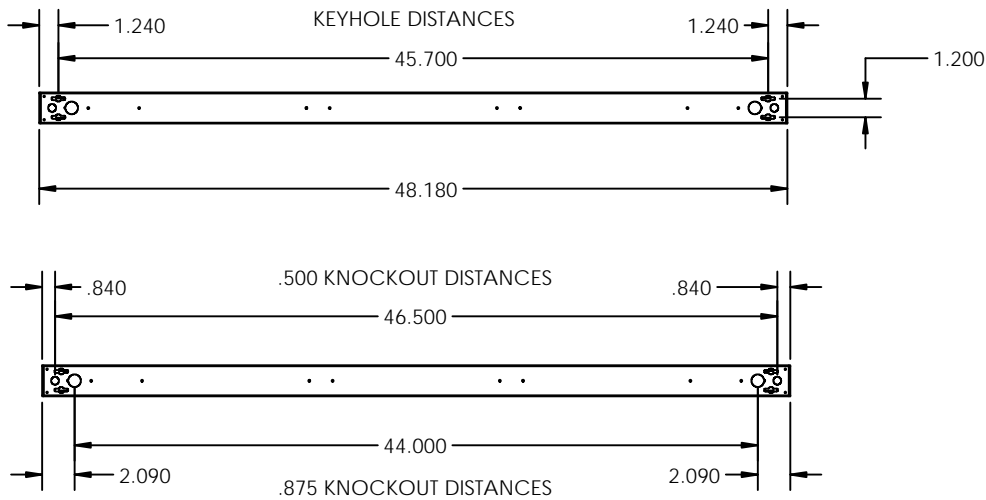

8 FT-UP and DOWN LIGHT

Example: 23WSF96LUR24WD48WDMV40KWH

23W	SF	96L	UR24WD48W	DMV	40K	WH	
Series 23P Pendant Mounted		Length 96L 96"	Wattage & Lumen UR24WD48W Up Light 24 System Watts, Down Light 48 System Watts, 7200 Delivered Lumens UR36WD72W Up Light 36 System Watts, Down Light 72 System Watts, 10800 Delivered Lumens	Driver DMV 0-10V Dimming *Field installed-Dimming Wire DMVFID 0-10V Dimming *Factory installed-Dimming Wire	Color Temperature 30K 3000K 35K 3500K 40K 4000K 50K 5000K	Finish WH White BK Black SI Silver	Configuration Blank Individual -B Beginner Run -E Ender Run -J Joiner
Lens Material SF Snap In Frosted Acrylic Lens (85% transmission) Special for LEDs, Only available for uplight and downlight		Options HC301WH Cable kit with 4' Cable & 3 Wires Power Feed/Cable Incl. and White Canopy HC302WH Cable kit with 12' Cable & 3 Wires Power feed/Cable Incl. and White Canopy HC3015WWH Cable kit with 4' Cable & 5 Wires Power Feed/Cable Incl. and White Canopy HC3025WWH Cable kit with 12' Cable & 5 Wires Power feed/Cable Incl. and White Canopy 2SCS24WH Two Stem kits with 24" Stem, Canopy and Mounting hardware for a 4' fixture					

* Add the accessories part numbers at the end to be factory installed

Catalog Number:

Notes:

23 Series

Direct/Indirect
Wall Mount/ Surface Mount Linear Fixture

PENDANT/SURFACE MOUNT 48L Drawing

PENDANT/SURFACE MOUNT 96L Drawing